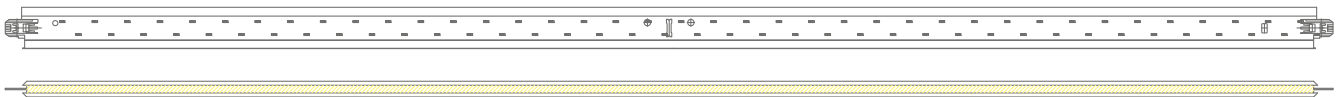

## OWAlight | LED profile for S 15b OWAline

OWAlight 1, profile length 600 mm, 600 mm LED strip, 12 W

OWAlight 2, profile length 1200 mm, 600 mm LED strip, 12 W

OWAlight 3, profile length 1200 mm, 1200 mm LED strip, 24 W

OWAlight 3a, profile length 1200 mm, 1200 mm LED strip, no slot in center, 24 W

	Part-no.	Name/dimensions/surface
6	00072860	<b>OWAlight 1</b> LED profile, cross tee, length: 600 mm, height: 38 mm, width: 14.3 mm, white exterior, interior: LED profile illuminated over a length of 600 mm, profiles delivered ready to plug in, 1 connection cable, length: 2000 mm
4	00072861	<b>OWAlight 2</b> LED profile, cross tee, length: 1200 mm, height: 38 mm, width: 14.3 mm, white exterior, with central slot, interior: LED profile illuminated over a length of 600 mm, profiles delivered ready to plug in, 1 connection cable, length: 2000 mm
4	00072862	<b>OWAlight 3</b> LED profile, cross tee, length: 1200 mm, height: 38 mm, width: 14.3 mm, white exterior, with central slot, interior: LED profile illuminated over a length of 1200 mm, profiles delivered ready to plug in, 2 connection cables, length: à 2000 mm
4	00072863	<b>OWAlight 3a</b> LED profile, cross tee, length: 1200 mm, height: 38 mm, width: 14.3 mm, white exterior, without central slot, interior: LED profile illuminated over a length of 1200 mm, profiles delivered ready to plug in, 2 connection cables, length: à 2000 mm
	00076338	Transformer 100 W, designed for 1 multiple plug for 6 connections, DALI dimmable
	00076339	Transformer 240 W, designed for 3 multiple plugs for 6 connections, DALI dimmable
	00076182	Multiple plug 6-fold, cable length: 2000 mm
	00070521	Extension cord with plug and socket, length: 2000 mm