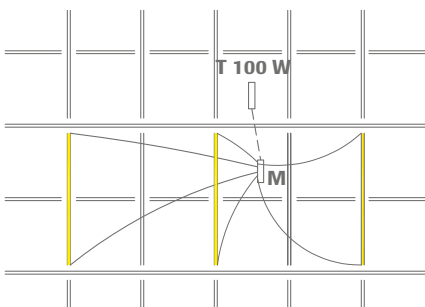

- **M** = multi-plug 1 pce
- **T** = transformer 1 pce

3 x OWAlight 3 power 24 W/LED-stripe	=	72 W
+ 10 % buffer	=	8 W
Required power		80 W

Please use a 100 watts transformer.