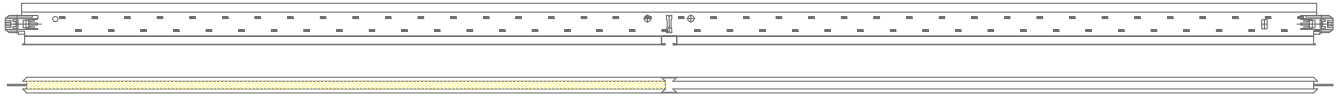

## OWAlight | LED profile for S 15b OWAline

OWAlight 1, profile length 600 mm, 600 mm LED strip, 12 W

OWAlight 2, profile length 1200 mm, 600 mm LED strip, 12 W

OWAlight 3, profile length 1200 mm, 1200 mm LED strip, 24 W

OWAlight 3a, profile length 1200 mm, 1200 mm LED strip, no slot in center, 24 W

	Part-no.	Name/dimensions/surface
6	00072860	<b>OWAlight 1</b> LED profile, cross tee, length: 600 mm, height: 38 mm, width: 14.3 mm, white exterior, interior: LED profile illuminated over a length of 600 mm, profiles delivered ready to plug in, 1 connection cable, length: 2000 mm
4	00072861	<b>OWAlight 2</b> LED profile, cross tee, length: 1200 mm, height: 38 mm, width: 14.3 mm, white exterior, with central slot, interior: LED profile illuminated over a length of 600 mm, profiles delivered ready to plug in, 1 connection cable, length: 2000 mm
4	00072862	<b>OWAlight 3</b> LED profile, cross tee, length: 1200 mm, height: 38 mm, width: 14.3 mm, white exterior, with central slot, interior: LED profile illuminated over a length of 1200 mm, profiles delivered ready to plug in, 2 connection cables, length: à 2000 mm
4	00072863	<b>OWAlight 3a</b> LED profile, cross tee, length: 1200 mm, height: 38 mm, width: 14.3 mm, white exterior, without central slot, interior: LED profile illuminated over a length of 1200 mm, profiles delivered ready to plug in, 2 connection cables, length: à 2000 mm
	00076338	Transformer 100 W, designed for 1 multiple plug for 6 connections, DALI dimmable
	00076339	Transformer 240 W, designed for 3 multiple plugs for 6 connections, DALI dimmable
	00076182	Multiple plug 6-fold, cable length: 2000 mm
	00070521	Extension cord with plug and socket, length: 2000 mm