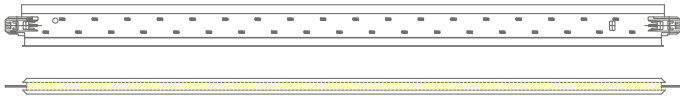

## OWAlight | LED profile for S 15b OWAline

OWAlight 1, profile length 600 mm, 600 mm LED strip, 12 W

OWAlight 2, profile length 1200 mm, 600 mm LED strip, 12 W

OWAlight 3, profile length 1200 mm, 1200 mm LED strip, 24 W

OWAlight 3a, profile length 1200 mm, 1200 mm LED strip, no slot in center, 24 W

	Part-no.	Name/dimensions/surface
6	00072860	<b>OWAlight 1</b> LED profile, cross tee, length: 600 mm, height: 38 mm, width: 14.3 mm, white exterior, interior: LED profile illuminated over a length of 600 mm, profiles delivered ready to plug in, 1 connection cable, length: 2000 mm
4	00072861	<b>OWAlight 2</b> LED profile, cross tee, length: 1200 mm, height: 38 mm, width: 14.3 mm, white exterior, with central slot, interior: LED profile illuminated over a length of 600 mm, profiles delivered ready to plug in, 1 connection cable, length: 2000 mm
4	00072862	<b>OWAlight 3</b> LED profile, cross tee, length: 1200 mm, height: 38 mm, width: 14.3 mm, white exterior, with central slot, interior: LED profile illuminated over a length of 1200 mm, profiles delivered ready to plug in, 2 connection cables, length: à 2000 mm
4	00072863	<b>OWAlight 3a</b> LED profile, cross tee, length: 1200 mm, height: 38 mm, width: 14.3 mm, white exterior, without central slot, interior: LED profile illuminated over a length of 1200 mm, profiles delivered ready to plug in, 2 connection cables, length: à 2000 mm
	00076338	Transformer 100 W, designed for 1 multiple plug for 6 connections, DALI dimmable
	00076339	Transformer 240 W, designed for 3 multiple plugs for 6 connections, DALI dimmable
	00076182	Multiple plug 6-fold, cable length: 2000 mm
	00070521	Extension cord with plug and socket, length: 2000 mm