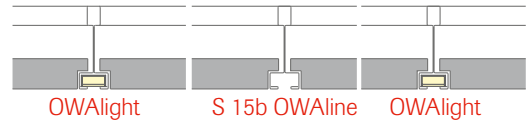

OWAlight in S 15b OWAline

- 1 Hanger no. 12/30/2
- 2 Main tee no. 3500, press cuts at 600 mm
- 2a Main tee no. 3501, press cuts at 1200 mm
- 3 Cross tee no. 3512
- 4 OWAlight 2, OWAlight 3 or OWAlight 3a
- 5 Wall angle no. 51/32G or
  Wall angle no. 1456 (configuration with full tiles)
- 6 OWAlight 1

Also see system leaflet S 15b OWAline e.

OWAlight | Installation examples

- **M** = multi-plug 3 pcs
- **T** = transformer 1 pce

2 x OWAlight 1 power 12 W/LED-stripe	=	24 W
8 x OWAlight 3 power 24 W/LED-stripe	=	192 W
+ 10 % buffer	=	22 W
Required power		238 W

Please use a 240 watts transformer.

- **M** = multi-plug 1 pce
- **T** = transformer 1 pce

4 x OWAlight 1 power 12 W/LED-stripe	=	48 W
2 x OWAlight 2 power 12 W/LED-stripe	=	24 W
+ 10 % buffer	=	8 W
Required power		80 W

Please use a 100 watts transformer.

- **M** = multi-plug 1 pce
- **T** = transformer 1 pce

3 x OWAlight 3 power 24 W/LED-stripe	=	72 W
+ 10 % buffer	=	8 W
Required power		80 W

Please use a 100 watts transformer.