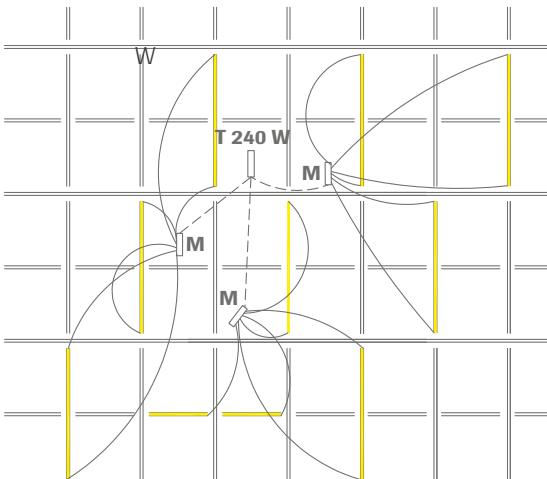

OWAlight | Installation examples

- **M** = multi-plug 3 pcs
- **T** = transformer 1 pce

2 x OWAlight 1 power 12 W/LED-stripe	=	24 W
8 x OWAlight 3 power 24 W/LED-stripe	=	192 W
+ 10 % buffer	=	22 W
Required power		238 W

Please use a 240 watts transformer.