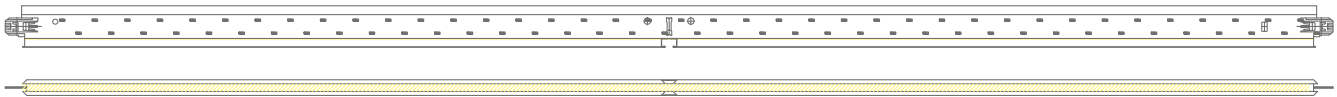

## OWAlight | LED profile for S 15b OWAline

OWAlight 1, profile length 600 mm, 600 mm LED strip, 12 W

OWAlight 2, profile length 1200 mm, 600 mm LED strip, 12 W

OWAlight 3, profile length 1200 mm, 1200 mm LED strip, 24 W

OWAlight 3a, profile length 1200 mm, 1200 mm LED strip, no slot in center, 24 W

	Part-no.	Name/dimensions/surface
6	00072860	<b>OWAlight 1</b> LED profile, cross tee, length: 600 mm, height: 38 mm, width: 14.3 mm, white exterior, interior: LED profile illuminated over a length of 600 mm, profiles delivered ready to plug in, 1 connection cable, length: 2000 mm
4	00072861	<b>OWAlight 2</b> LED profile, cross tee, length: 1200 mm, height: 38 mm, width: 14.3 mm, white exterior, with central slot, interior: LED profile illuminated over a length of 600 mm, profiles delivered ready to plug in, 1 connection cable, length: 2000 mm
4	00072862	<b>OWAlight 3</b> LED profile, cross tee, length: 1200 mm, height: 38 mm, width: 14.3 mm, white exterior, with central slot, interior: LED profile illuminated over a length of 1200 mm, profiles delivered ready to plug in, 2 connection cables, length: à 2000 mm
4	00072863	<b>OWAlight 3a</b> LED profile, cross tee, length: 1200 mm, height: 38 mm, width: 14.3 mm, white exterior, without central slot, interior: LED profile illuminated over a length of 1200 mm, profiles delivered ready to plug in, 2 connection cables, length: à 2000 mm
	00076338	Transformer 100 W, designed for 1 multiple plug for 6 connections, DALI dimmable
	00076339	Transformer 240 W, designed for 3 multiple plugs for 6 connections, DALI dimmable
	00076182	Multiple plug 6-fold, cable length: 2000 mm
	00070521	Extension cord with plug and socket, length: 2000 mm