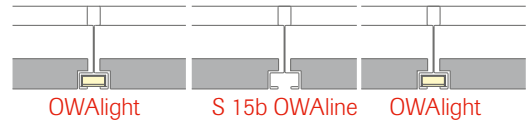

OWAlight in S 15b OWAline

- 1 Hanger no. 12/30/2
- 2 Main tee no. 3500, press cuts at 600 mm
- 2a Main tee no. 3501, press cuts at 1200 mm
- 3 Cross tee no. 3512
- 4 OWAlight 2, OWAlight 3 or OWAlight 3a
- 5 Wall angle no. 51/32G or
  Wall angle no. 1456 (configuration with full tiles)
- 6 OWAlight 1

Also see system leaflet S 15b OWAline e.

OWAlight | Installation examples

- **M** = multi-plug 3 pcs
- **T** = transformer 1 pce

2 x OWAlight 1 power 12 W/LED-stripe	=	24 W
8 x OWAlight 3 power 24 W/LED-stripe	=	192 W
+ 10 % buffer	=	22 W
Required power		238 W

Please use a 240 watts transformer.

- **M** = multi-plug 1 pce
- **T** = transformer 1 pce

4 x OWAlight 1 power 12 W/LED-stripe	=	48 W
2 x OWAlight 2 power 12 W/LED-stripe	=	24 W
+ 10 % buffer	=	8 W
Required power		80 W

Please use a 100 watts transformer.

- **M** = multi-plug 1 pce
- **T** = transformer 1 pce

3 x OWAlight 3 power 24 W/LED-stripe	=	72 W
+ 10 % buffer	=	8 W
Required power		80 W

Please use a 100 watts transformer.