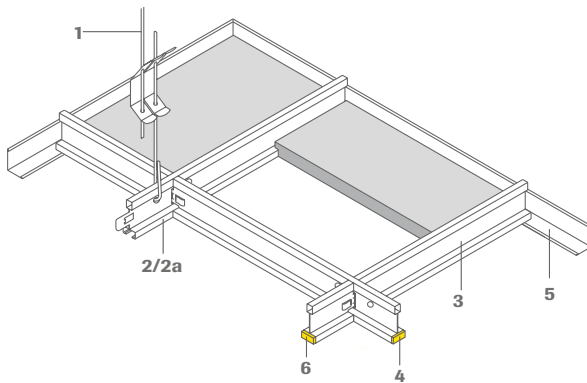

OWAlight in S 15b OWAline

- 1 Hanger no. 12/30/2
- 2 Main tee no. 3500, press cuts at 600 mm
- 2a Main tee no. 3501, press cuts at 1200 mm
- 3 Cross tee no. 3512
- 4 OWAlight 2, OWAlight 3 or OWAlight 3a
- 5 Wall angle no. 51/32G or
  Wall angle no. 1456 (configuration with full tiles)
- 6 OWAlight 1

Also see system leaflet S 15b OWAline e.