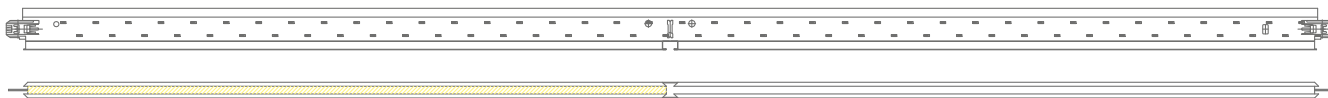

Seamless illumination

OWAlight | LED profile for S 15b OWAline

OWAlight 1, profile length 600 mm, 600 mm LED strip, 12 W

OWAlight 2, profile length 1200 mm, 600 mm LED strip, 12 W

OWAlight 3, profile length 1200 mm, 1200 mm LED strip, 24 W

OWAlight 3a, profile length 1200 mm, 1200 mm LED strip, no slot in center, 24 W

	Part-no.	Name/dimensions/surface
6	00072860	OWAlight 1 LED profile, cross tee, length: 600 mm, height: 38 mm, width: 14.3 mm, white exterior, interior: LED profile illuminated over a length of 600 mm, profiles delivered ready to plug in, 1 connection cable, length: 2000 mm
4	00072861	OWAlight 2 LED profile, cross tee, length: 1200 mm, height: 38 mm, width: 14.3 mm, white exterior, with central slot, interior: LED profile illuminated over a length of 600 mm, profiles delivered ready to plug in, 1 connection cable, length: 2000 mm
4	00072862	OWAlight 3 LED profile, cross tee, length: 1200 mm, height: 38 mm, width: 14.3 mm, white exterior, with central slot, interior: LED profile illuminated over a length of 1200 mm, profiles delivered ready to plug in, 2 connection cables, length: à 2000 mm
4	00072863	OWAlight 3a LED profile, cross tee, length: 1200 mm, height: 38 mm, width: 14.3 mm, white exterior, without central slot, interior: LED profile illuminated over a length of 1200 mm, profiles delivered ready to plug in, 2 connection cables, length: à 2000 mm
	00076338	Transformer 100 W, designed for 1 multiple plug for 6 connections, DALI dimmable
	00076339	Transformer 240 W, designed for 3 multiple plugs for 6 connections, DALI dimmable
	00076182	Multiple plug 6-fold, cable length: 2000 mm
	00070521	Extension cord with plug and socket, length: 2000 mm