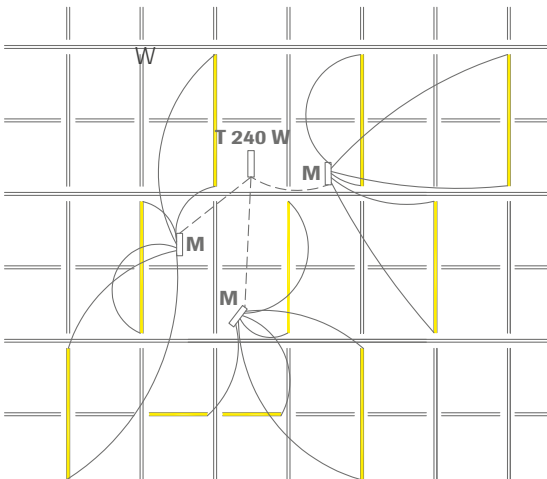

OWAlight | Installation examples

- **M** = multi-plug 3 pcs
- **T** = transformer 1 pce

2 x OWAlight 1 power 12 W/LED-stripe	=	24 W
8 x OWAlight 3 power 24 W/LED-stripe	=	192 W
+ 10 % buffer	=	22 W
Required power		238 W

Please use a 240 watts transformer.