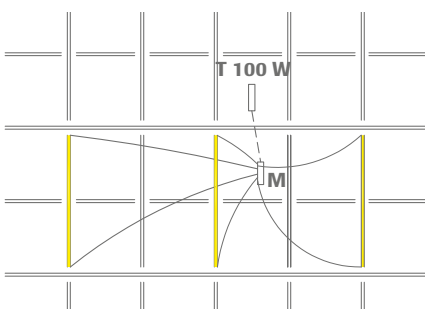

- **M** = multi-plug 1 pce
- **T** = transformer 1 pce

3 x OWAlight 3 power 24 W/LED-stripe	=	72 W
+ 10 % buffer	=	8 W
Required power		80 W

Please use a 100 watts transformer.