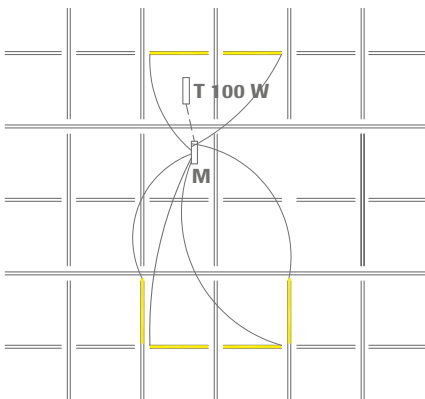

- **M** = multi-plug 1 pce
- **T** = transformer 1 pce

4 x OWAlight 1 power 12 W/LED-stripe	=	48 W
2 x OWAlight 2 power 12 W/LED-stripe	=	24 W
+ 10 % buffer	=	8 W
Required power		80 W

Please use a 100 watts transformer.