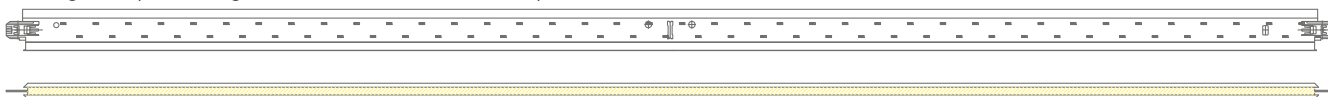

Seamless illumination

OWAlight | LED profile for S 15b OWAline

OWAlight 1, profile length 600 mm, 600 mm LED strip, 12 W

OWAlight 2, profile length 1200 mm, 600 mm LED strip, 12 W

OWAlight 3, profile length 1200 mm, 1200 mm LED strip, 24 W

OWAlight 3a, profile length 1200 mm, 1200 mm LED strip, no slot in center, 24 W

	Part-no.	Name/dimensions/surface
6	00072860	OWAlight 1 LED profile, cross tee, length: 600 mm, height: 38 mm, width: 14.3 mm, white exterior, interior: LED profile illuminated over a length of 600 mm, profiles delivered ready to plug in, 1 connection cable, length: 2000 mm
4	00072861	OWAlight 2 LED profile, cross tee, length: 1200 mm, height: 38 mm, width: 14.3 mm, white exterior, with central slot, interior: LED profile illuminated over a length of 600 mm, profiles delivered ready to plug in, 1 connection cable, length: 2000 mm
4	00072862	OWAlight 3 LED profile, cross tee, length: 1200 mm, height: 38 mm, width: 14.3 mm, white exterior, with central slot, interior: LED profile illuminated over a length of 1200 mm, profiles delivered ready to plug in, 2 connection cables, length: à 2000 mm
4	00072863	OWAlight 3a LED profile, cross tee, length: 1200 mm, height: 38 mm, width: 14.3 mm, white exterior, without central slot, interior: LED profile illuminated over a length of 1200 mm, profiles delivered ready to plug in, 2 connection cables, length: à 2000 mm
	00076338	Transformer 100 W, designed for 1 multiple plug for 6 connections, DALI dimmable
	00076339	Transformer 240 W, designed for 3 multiple plugs for 6 connections, DALI dimmable
	00076182	Multiple plug 6-fold, cable length: 2000 mm
	00070521	Extension cord with plug and socket, length: 2000 mm