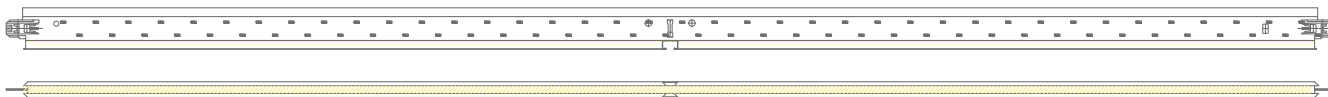

Seamless illumination

OWAlight | LED profile for S 15b OWAline

OWAlight 1, profile length 600 mm, 600 mm LED strip, 12 W

OWAlight 2, profile length 1200 mm, 600 mm LED strip, 12 W

OWAlight 3, profile length 1200 mm, 1200 mm LED strip, 24 W

OWAlight 3a, profile length 1200 mm, 1200 mm LED strip, no slot in center, 24 W

	Part-no.	Name/dimensions/surface
6	00072860	OWAlight 1 LED profile, cross tee, length: 600 mm, height: 38 mm, width: 14.3 mm, white exterior, interior: LED profile illuminated over a length of 600 mm, profiles delivered ready to plug in, 1 connection cable, length: 2000 mm
4	00072861	OWAlight 2 LED profile, cross tee, length: 1200 mm, height: 38 mm, width: 14.3 mm, white exterior, with central slot, interior: LED profile illuminated over a length of 600 mm, profiles delivered ready to plug in, 1 connection cable, length: 2000 mm
4	00072862	OWAlight 3 LED profile, cross tee, length: 1200 mm, height: 38 mm, width: 14.3 mm, white exterior, with central slot, interior: LED profile illuminated over a length of 1200 mm, profiles delivered ready to plug in, 2 connection cables, length: à 2000 mm
4	00072863	OWAlight 3a LED profile, cross tee, length: 1200 mm, height: 38 mm, width: 14.3 mm, white exterior, without central slot, interior: LED profile illuminated over a length of 1200 mm, profiles delivered ready to plug in, 2 connection cables, length: à 2000 mm
	00076338	Transformer 100 W, designed for 1 multiple plug for 6 connections, DALI dimmable
	00076339	Transformer 240 W, designed for 3 multiple plugs for 6 connections, DALI dimmable
	00076182	Multiple plug 6-fold, cable length: 2000 mm
	00070521	Extension cord with plug and socket, length: 2000 mm