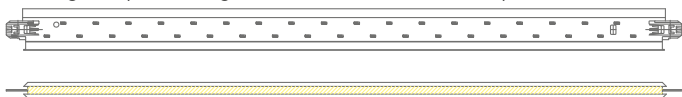

Seamless illumination

OWAlight | LED profile for S 15b OWAline

OWAlight 1, profile length 600 mm, 600 mm LED strip, 12 W

OWAlight 2, profile length 1200 mm, 600 mm LED strip, 12 W

OWAlight 3, profile length 1200 mm, 1200 mm LED strip, 24 W

OWAlight 3a, profile length 1200 mm, 1200 mm LED strip, no slot in center, 24 W

	Part-no.	Name/dimensions/surface
6	00072860	OWAlight 1 LED profile, cross tee, length: 600 mm, height: 38 mm, width: 14.3 mm, white exterior, interior: LED profile illuminated over a length of 600 mm, profiles delivered ready to plug in, 1 connection cable, length: 2000 mm
4	00072861	OWAlight 2 LED profile, cross tee, length: 1200 mm, height: 38 mm, width: 14.3 mm, white exterior, with central slot, interior: LED profile illuminated over a length of 600 mm, profiles delivered ready to plug in, 1 connection cable, length: 2000 mm
4	00072862	OWAlight 3 LED profile, cross tee, length: 1200 mm, height: 38 mm, width: 14.3 mm, white exterior, with central slot, interior: LED profile illuminated over a length of 1200 mm, profiles delivered ready to plug in, 2 connection cables, length: à 2000 mm
4	00072863	OWAlight 3a LED profile, cross tee, length: 1200 mm, height: 38 mm, width: 14.3 mm, white exterior, without central slot, interior: LED profile illuminated over a length of 1200 mm, profiles delivered ready to plug in, 2 connection cables, length: à 2000 mm
	00076338	Transformer 100 W, designed for 1 multiple plug for 6 connections, DALI dimmable
	00076339	Transformer 240 W, designed for 3 multiple plugs for 6 connections, DALI dimmable
	00076182	Multiple plug 6-fold, cable length: 2000 mm
	00070521	Extension cord with plug and socket, length: 2000 mm