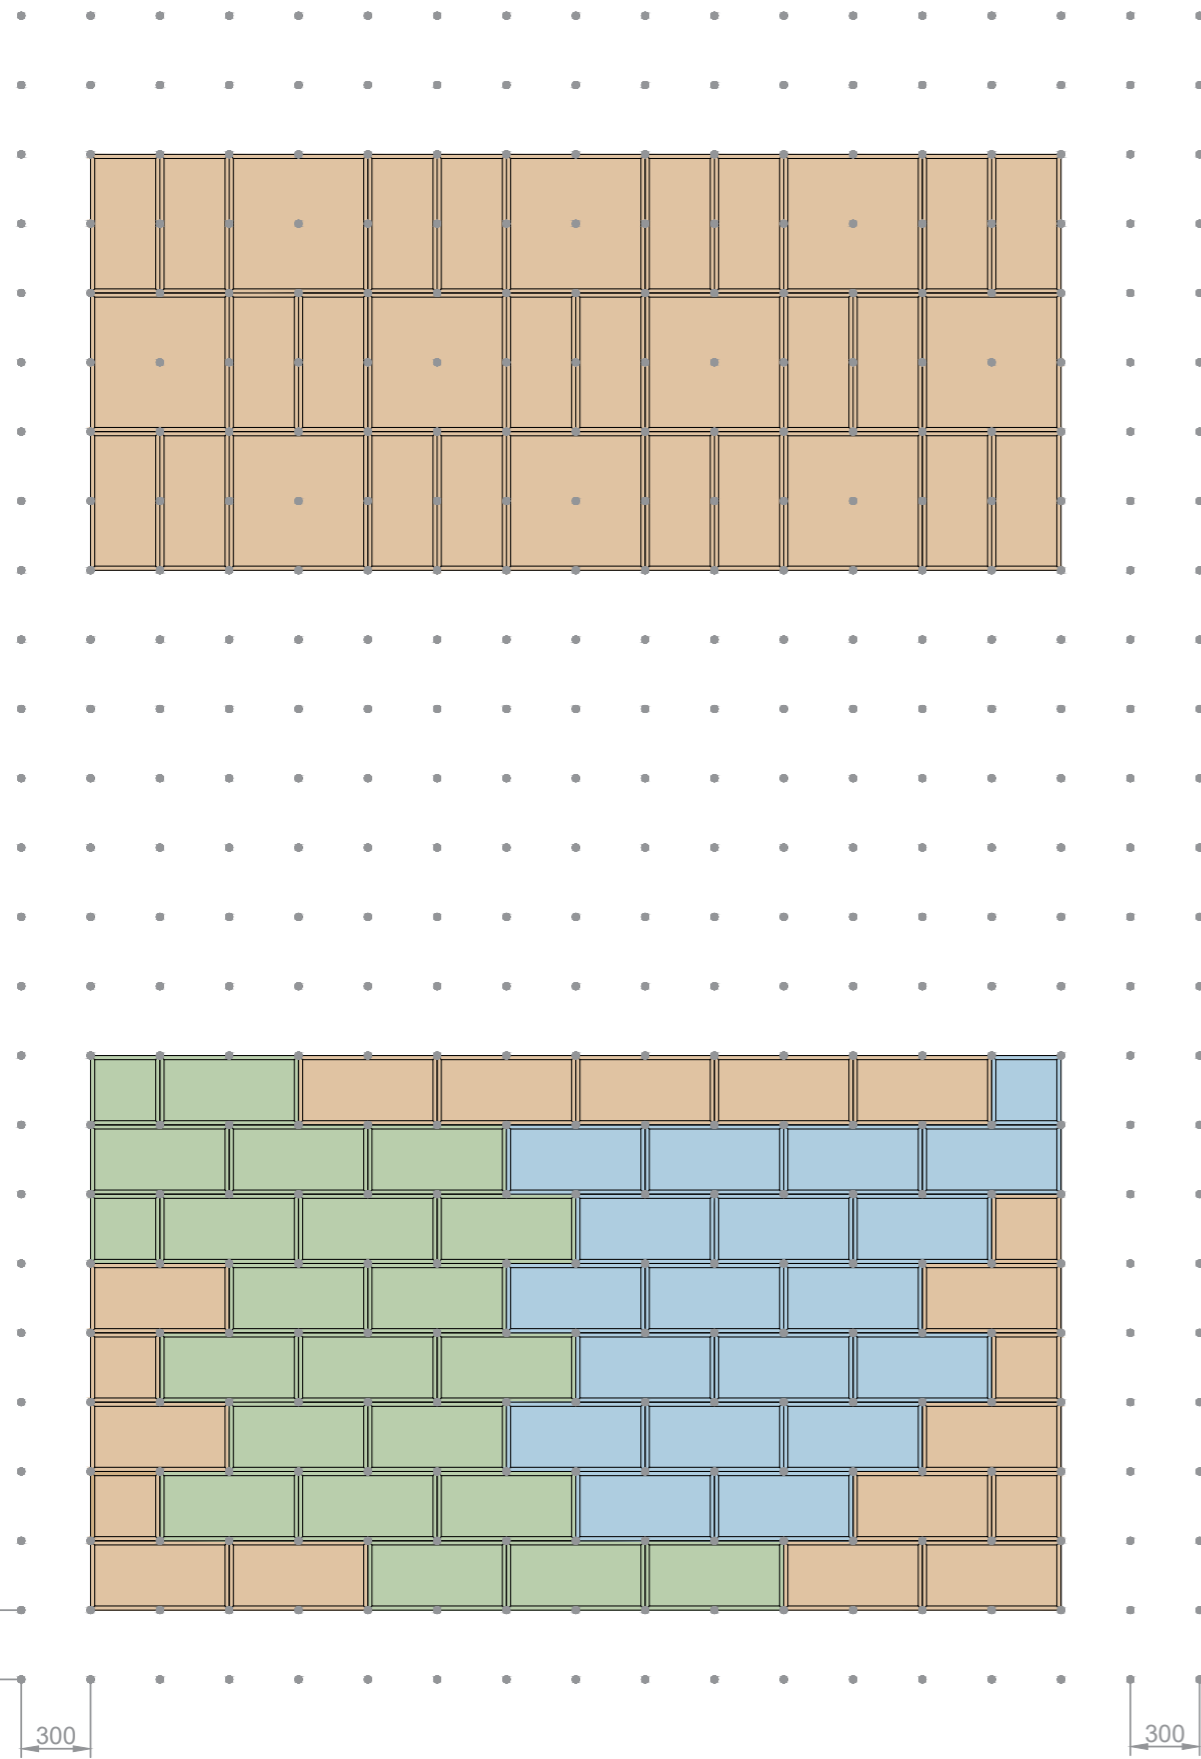

Inspirations: