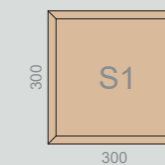

Available sizes:

R1: 300 x 600 x 30 mm S1: 300 x 300 x 30 mm T1: 300 x 300 x 30 mm
R2: 600 x 1200 x 30 mm S2: 600 x 600 x 30 mm T2: 600 x 600 x 30 mm

Note: Sizes R2 and S2 are also available in system S 3.
For more information please see brochure S 3 Natura/Natura A.