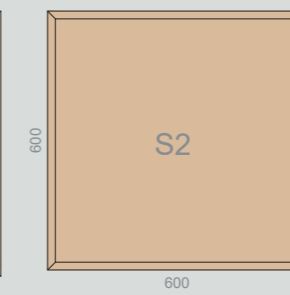

Available sizes:

R1: 300 x 600 x 30 mm S1: 300 x 300 x 30 mm T1: 300 x 300 x 30 mm
R2: 600 x 1200 x 30 mm S2: 600 x 600 x 30 mm T2: 600 x 600 x 30 mm

Note: Sizes R2 and S2 are also available in system S 3.
For more information please see brochure S 3 Natura/Natura A.