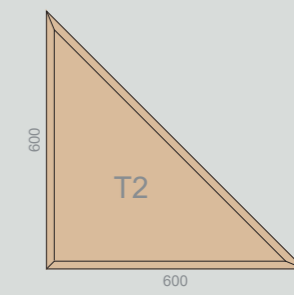

Available sizes:

R1: 300 x 600 x 30 mm S1: 300 x 300 x 30 mm T1: 300 x 300 x 30 mm
R2: 600 x 1200 x 30 mm S2: 600 x 600 x 30 mm T2: 600 x 600 x 30 mm

Note: Sizes R2 and S2 are also available in system S 3.
For more information please see brochure S 3 Natura/Natura A.