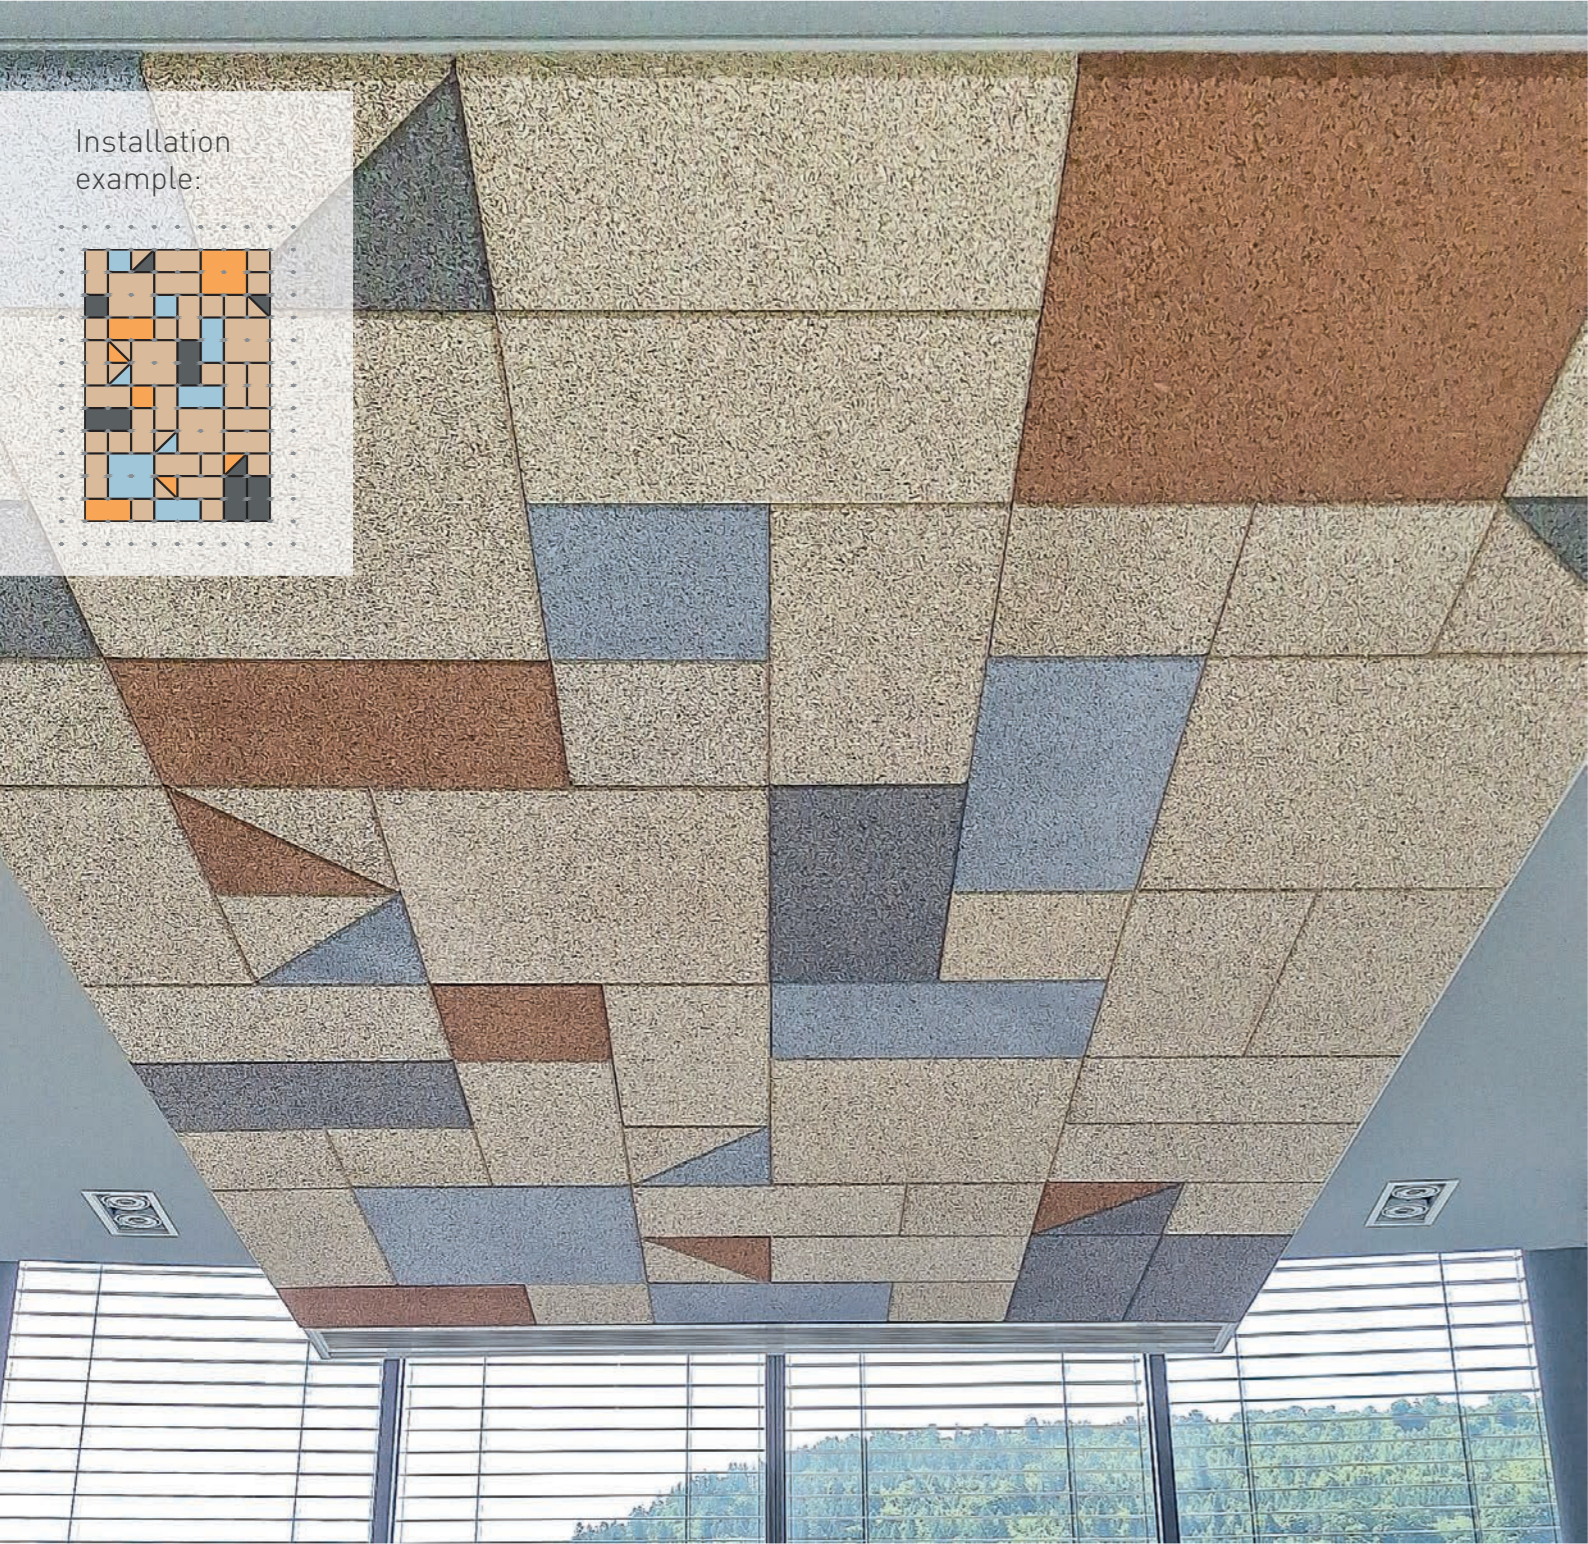

FREEDOM OF DESIGN

With their extraordinary design versatility, Natura hemp straw tiles will unlock new opportunities for interior designers to create wonderful patterns or mosaics on ceilings and walls. Design your own personal wall or ceiling solution with the help of our grid template on page 17.