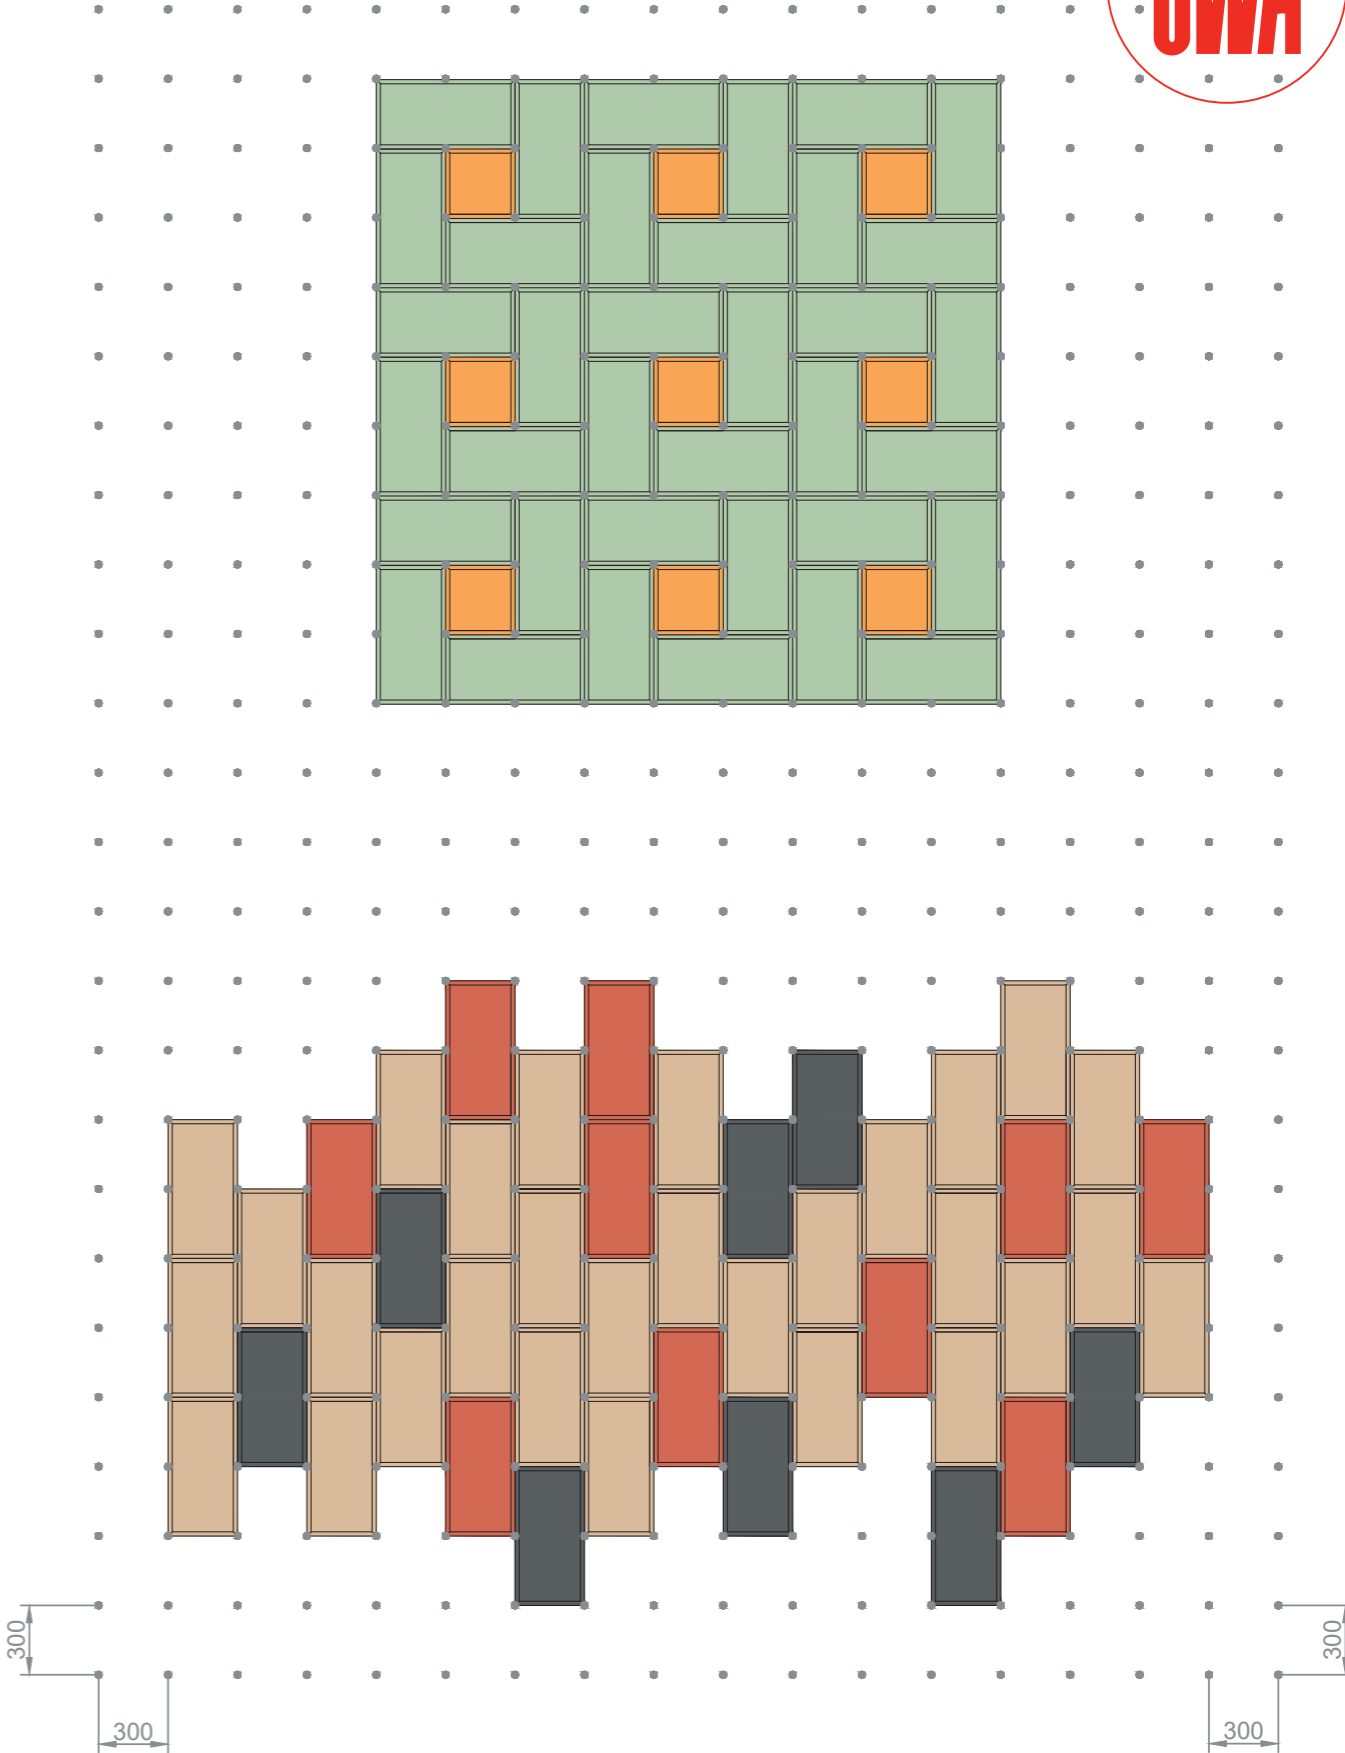

Inspirations: