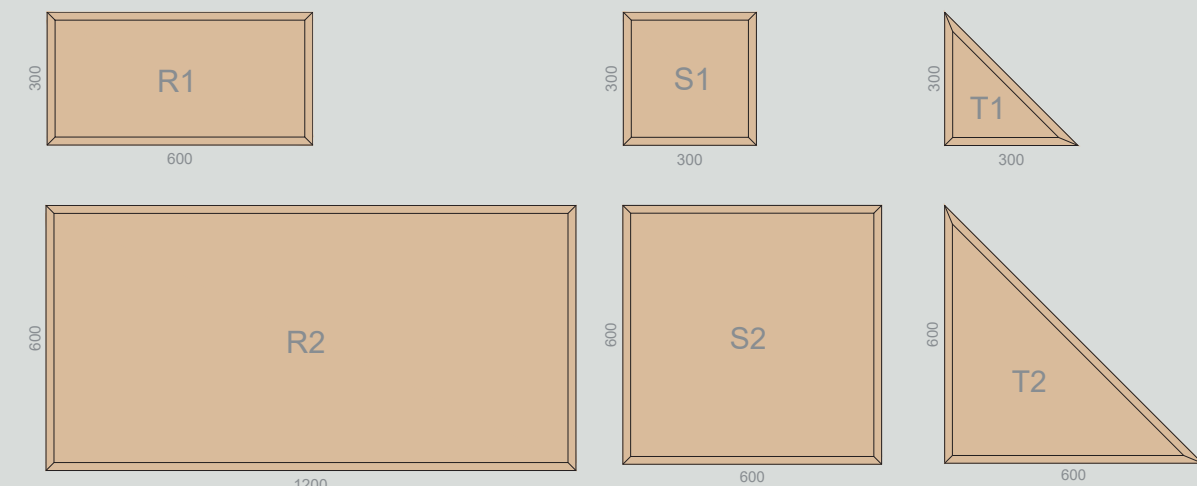

## Formats

Natura is available in three formats: R (rectangular), S (square) and T (triangular). These variants allow for flexible ceiling designs and can be combined in a modular fashion – ideal for creating original room concepts with a natural, patterned theme.