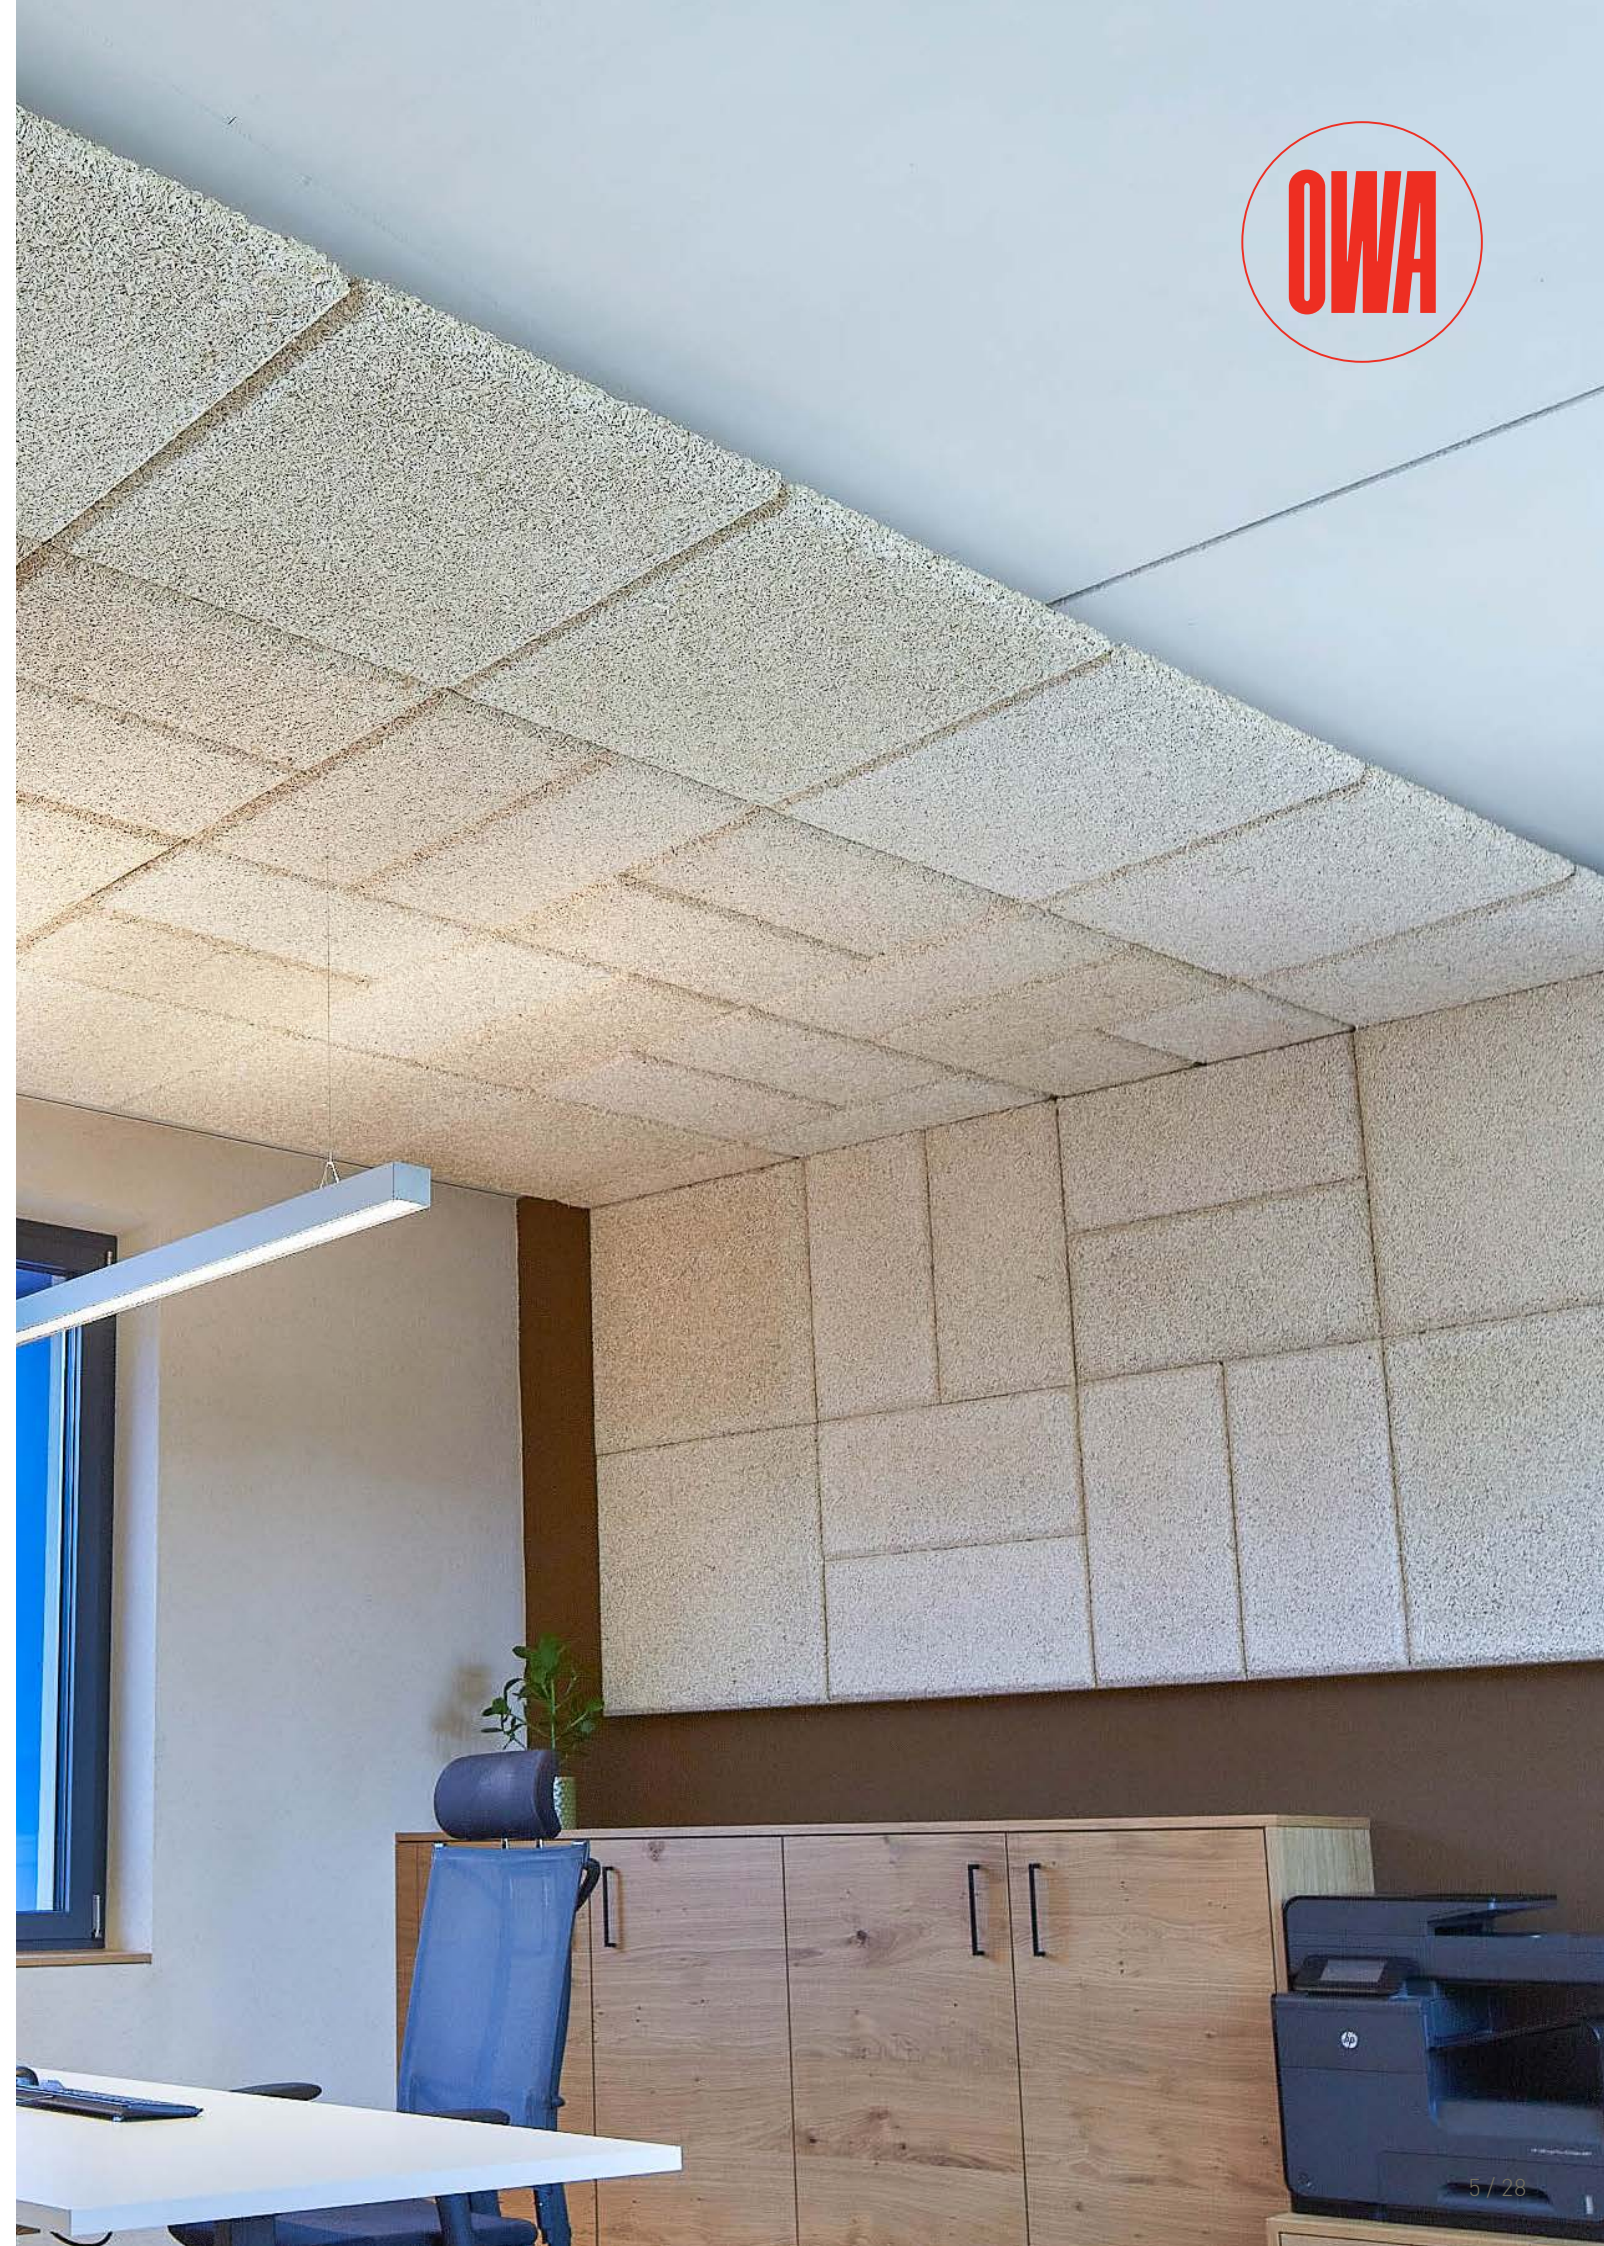

Natura | n0WAcoustic for ceilings and walls

Natural.
Sustainable.
New.

Our new Natura hemp straw tiles from the n0WAcoustic collection impresses with its natural materiality, its positive contribution to the ecological balance and its versatility.

Its rapidly renewable raw material comes from the woody core of the hemp plant – a by-product of hemp processing. Via a specially developed process, this residual material is worked further in a resource-saving manner, forming the basis for the completely natural hemp straw board. Throughout the process, more CO₂ is bound from the atmosphere than is emitted during production.

Natura is vapour-permeable and thus contributes to a comfortable and healthy indoor climate. Thanks to its cement-free binder, the natural composition and surface texture inspire. The manufacturing process is designed to utilise existing raw materials as efficiently as possible and avoid waste. This makes hemp a zero-waste resource.

A wide variety of formats, edge designs and colours offer a high degree of design flexibility. Natura is ideal for creating unique interior design concepts and custom architectural statements, ensuring a pleasant environment with carbon benefits.

For more information,
visit www.owa.de
and scan this QR code.