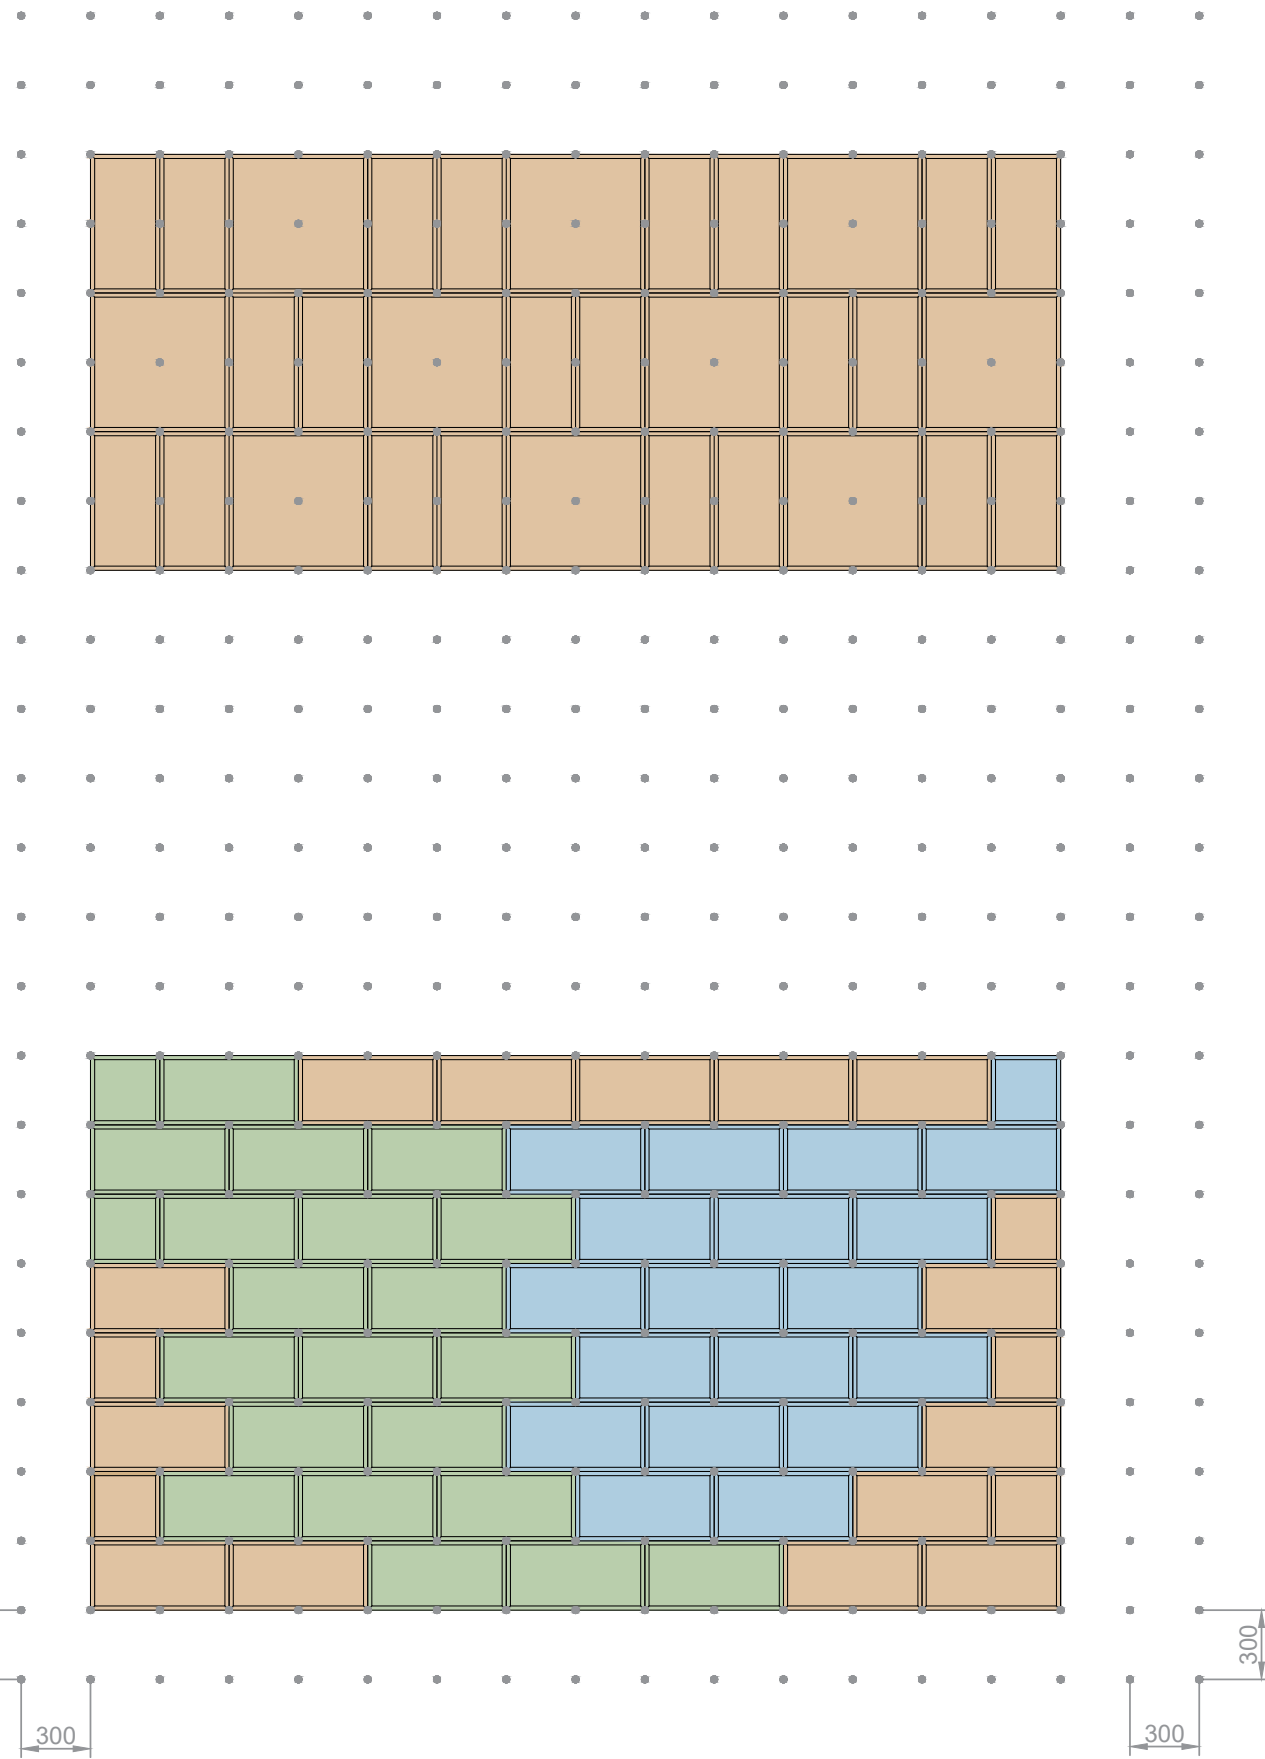

Inspirations: