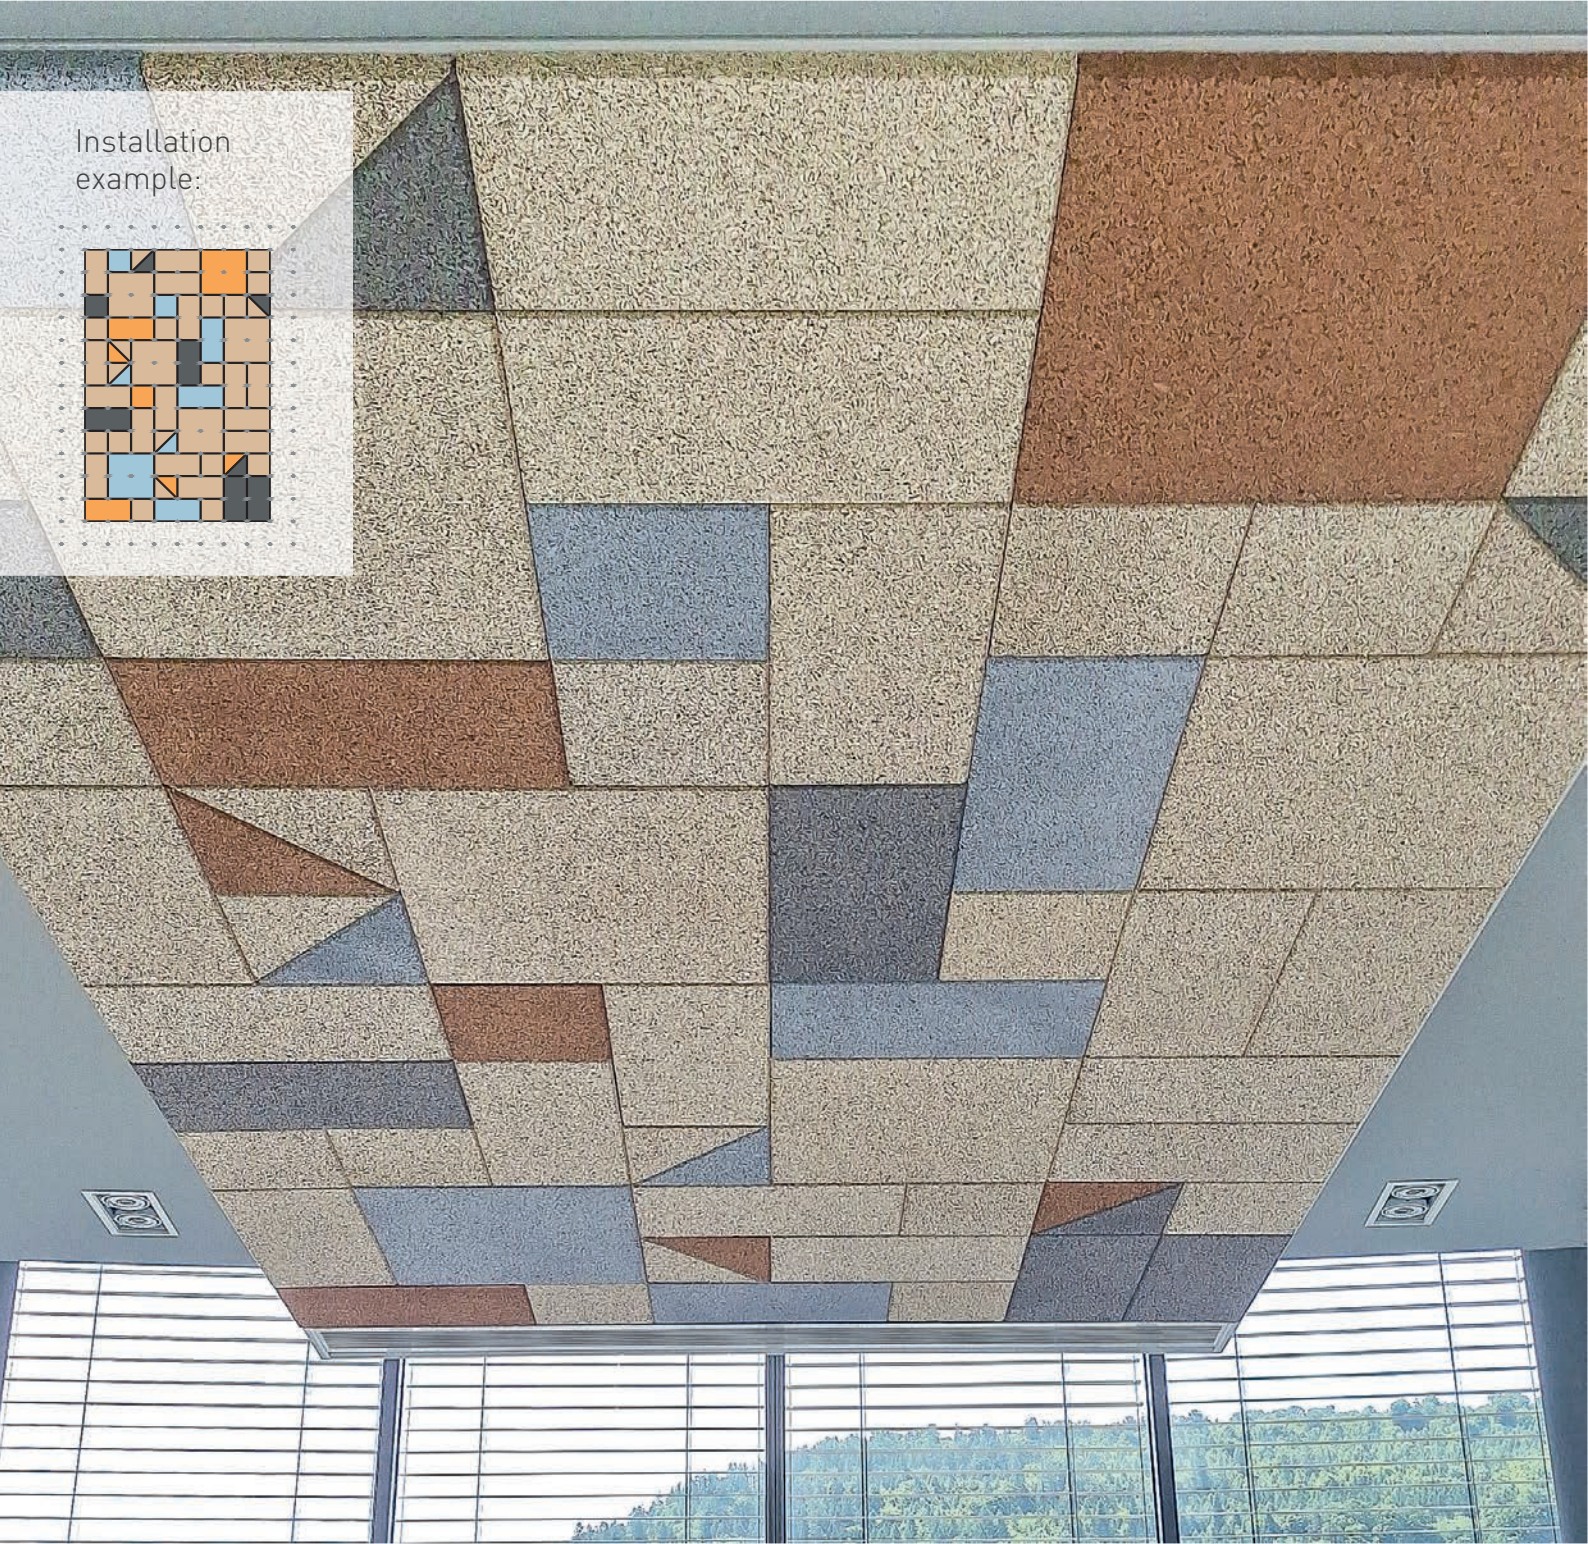

FREEDOM OF DESIGN

With their extraordinary design versatility, Natura hemp straw tiles will unlock new opportunities for interior designers to create wonderful patterns or mosaics on ceilings and walls. Design your own personal wall or ceiling solution with the help of our grid template on page 17.