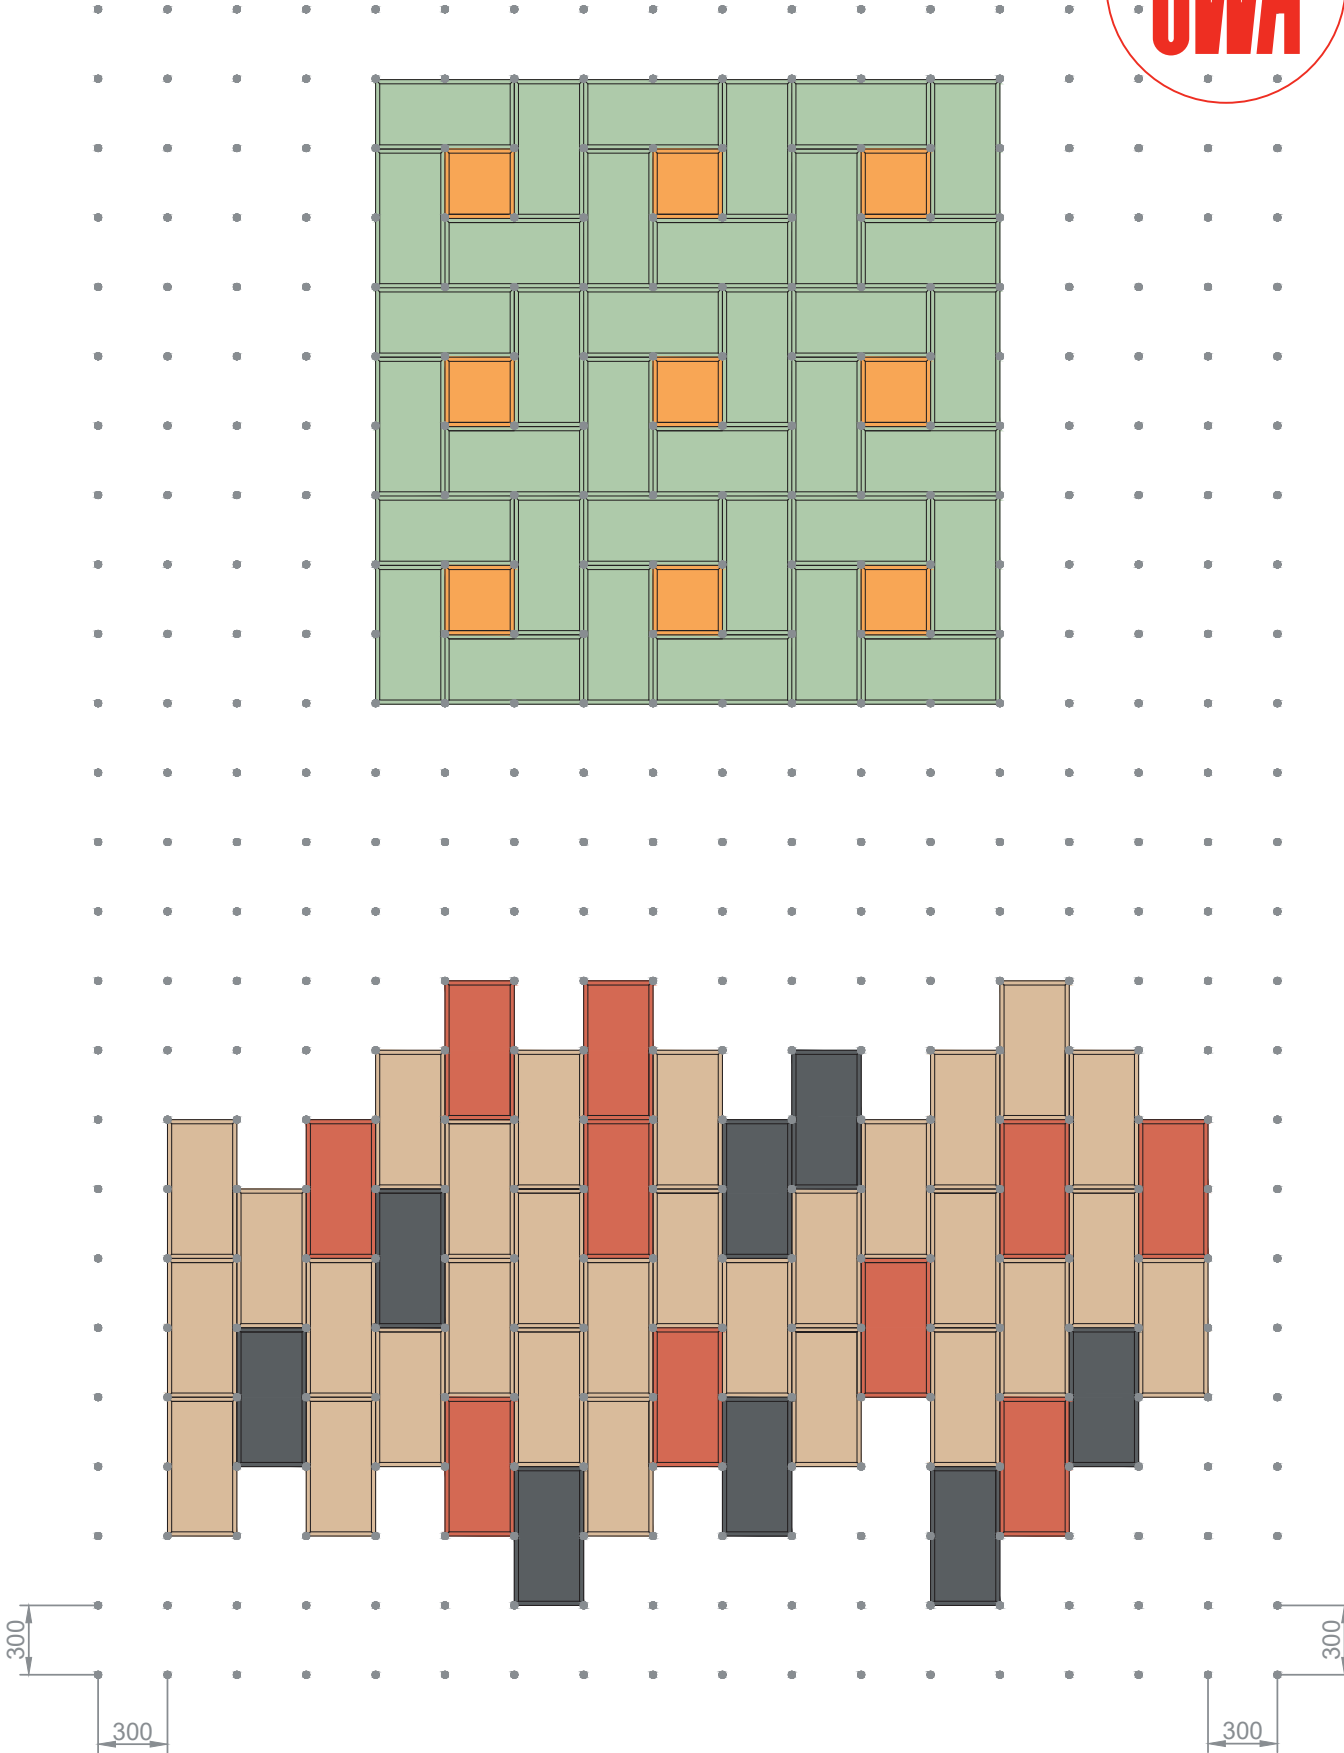

Inspirations: