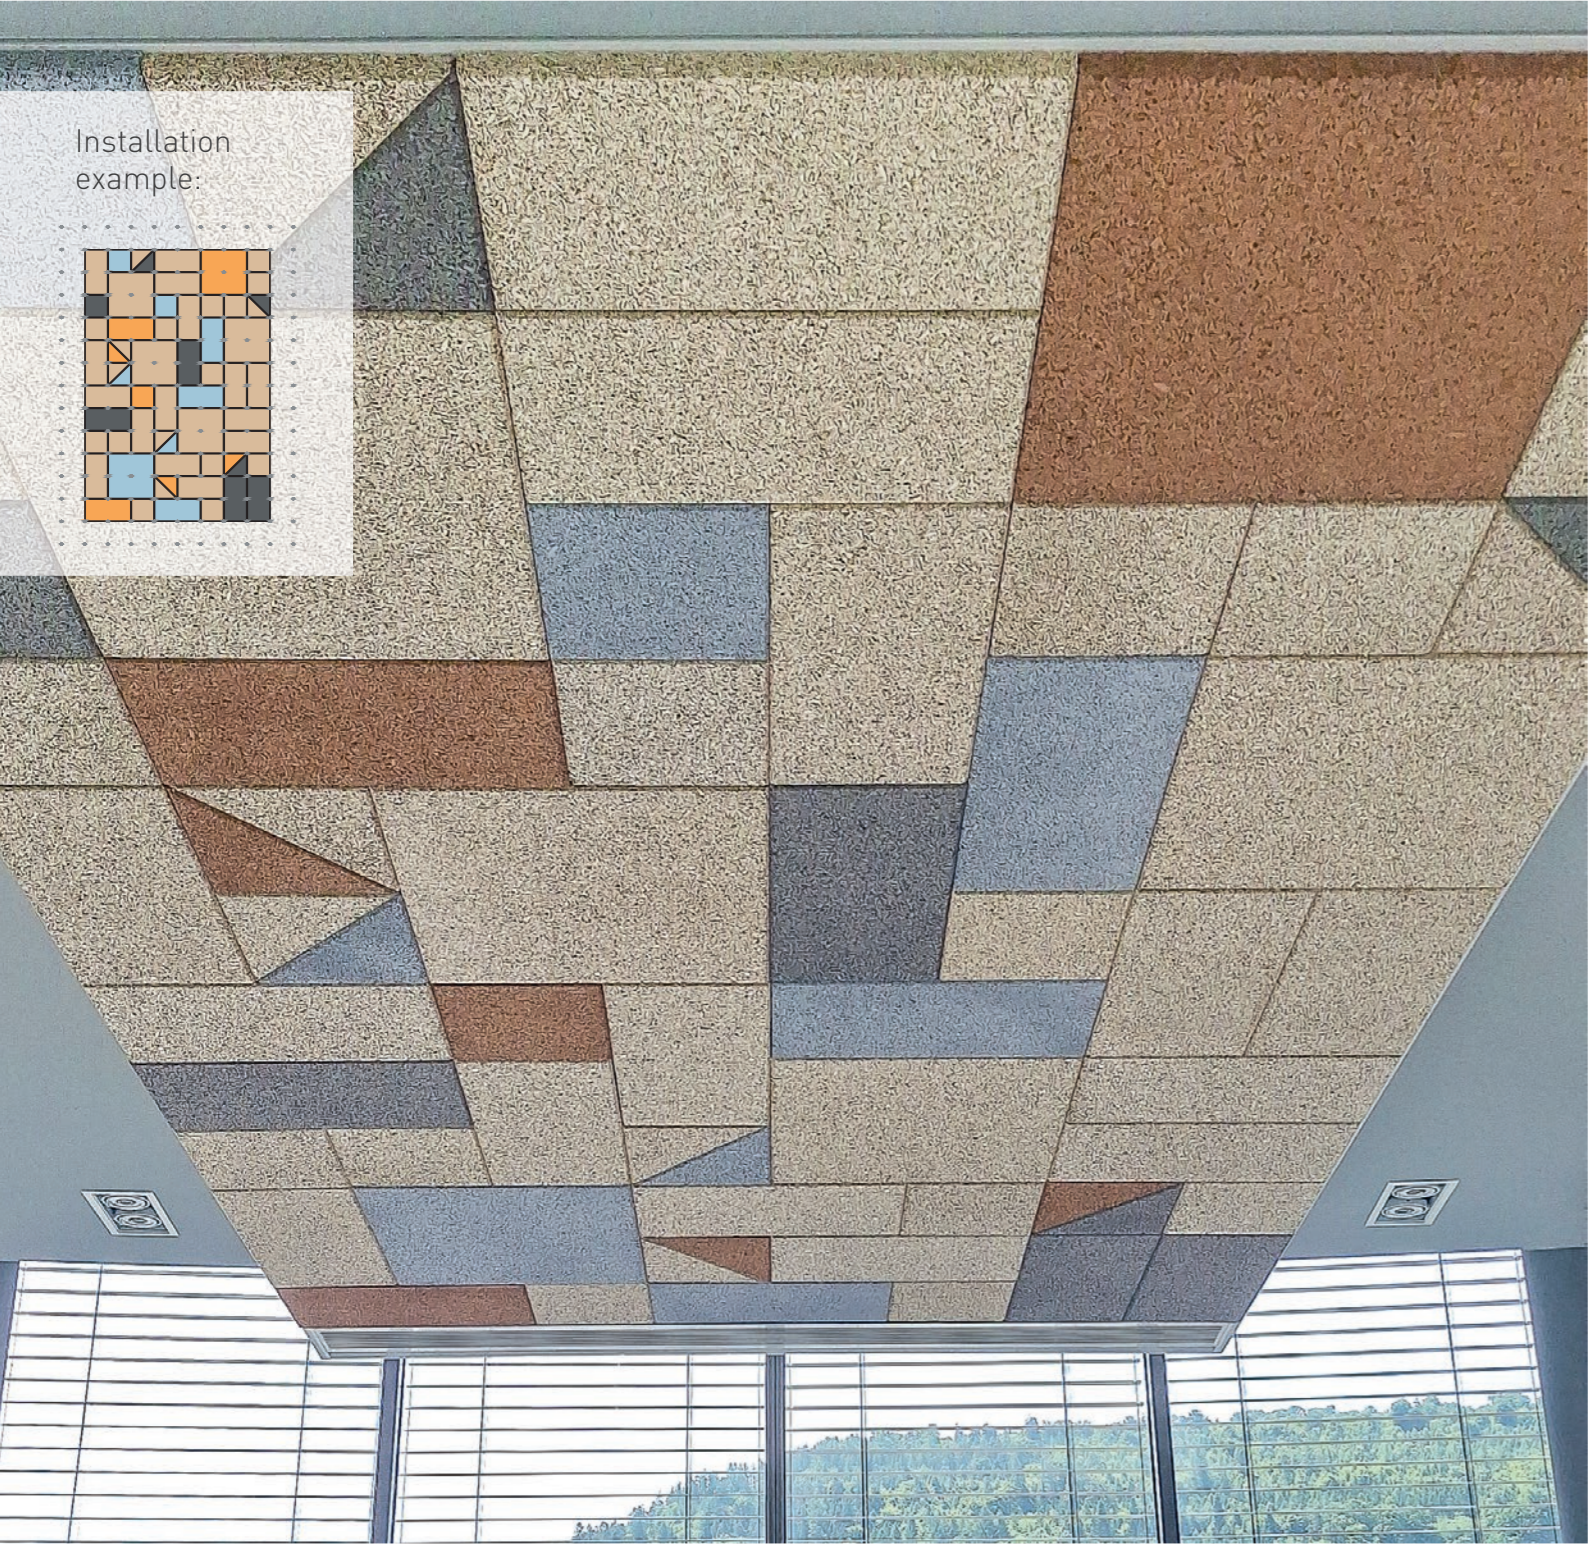

FREEDOM OF DESIGN

With their extraordinary design versatility, Natura hemp straw tiles will unlock new opportunities for interior designers to create wonderful patterns or mosaics on ceilings and walls. Design your own personal wall or ceiling solution with the help of our grid template on page 17.