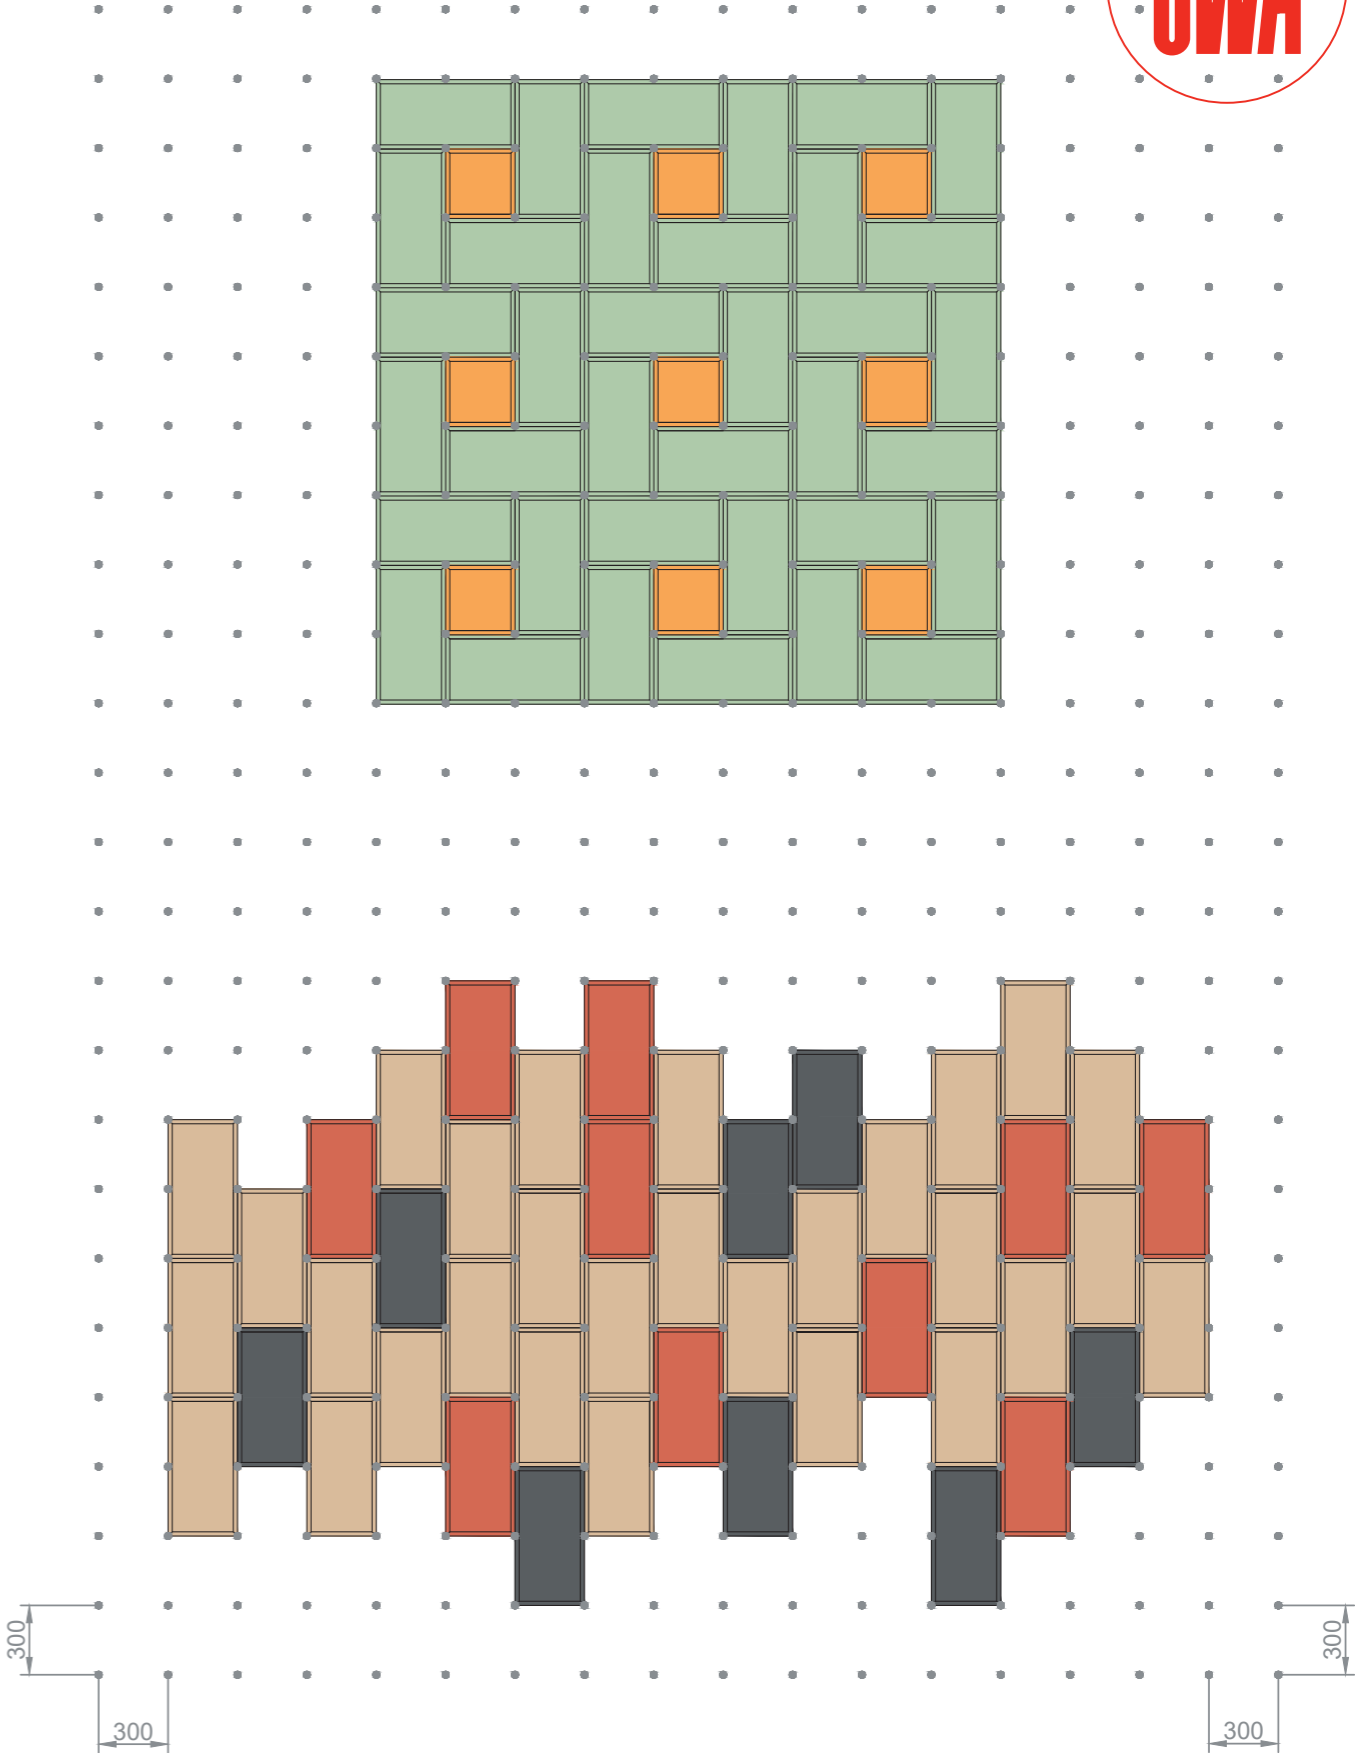

Inspirations: