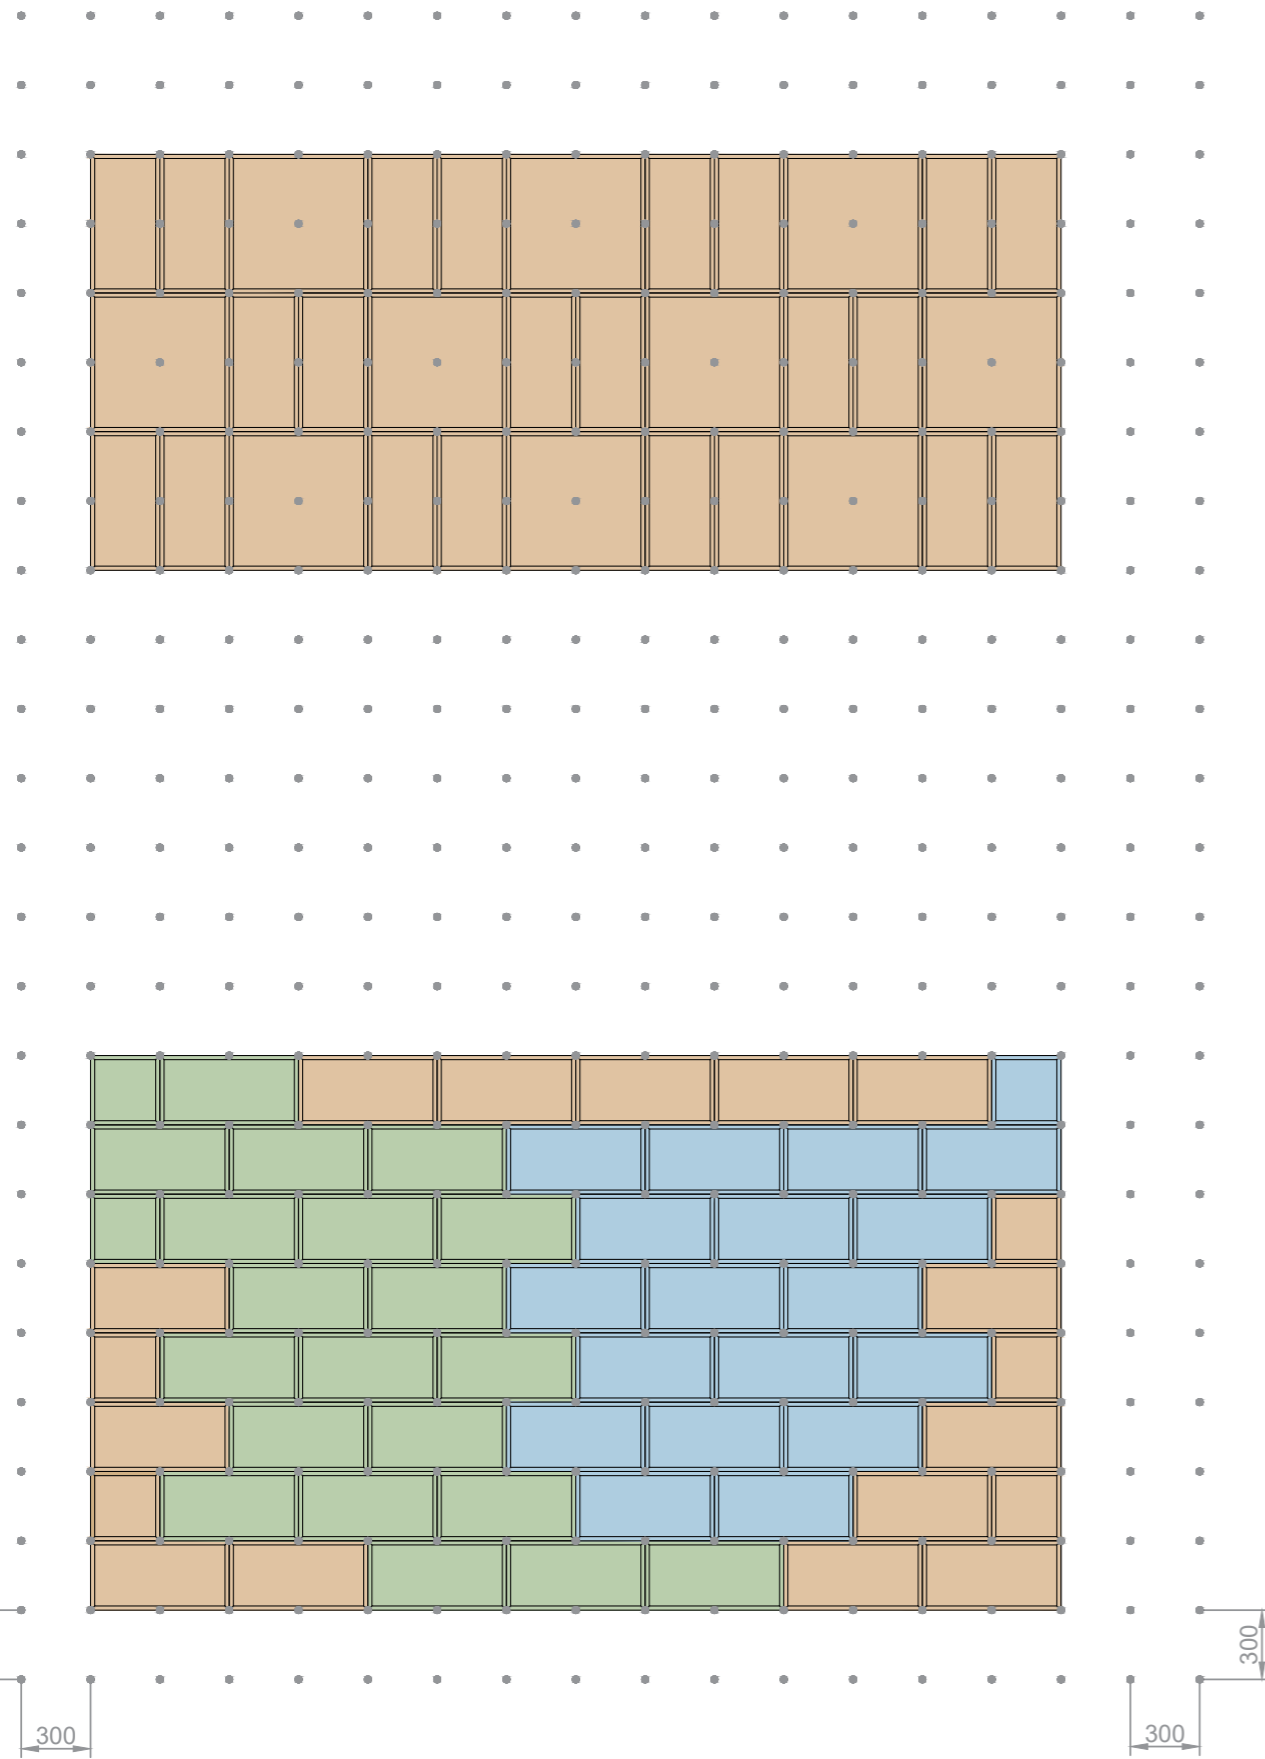

Inspirations: