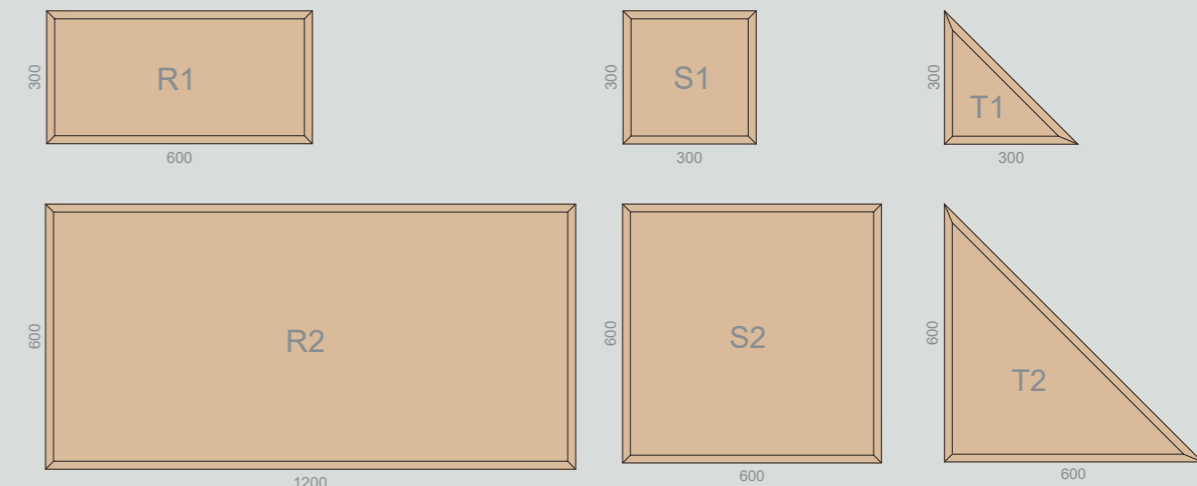

Available sizes:

R1: 300 x 600 x 30 mm S1: 300 x 300 x 30 mm T1: 300 x 300 x 30 mm
R2: 600 x 1200 x 30 mm S2: 600 x 600 x 30 mm T2: 600 x 600 x 30 mm

Note: Sizes R2 and S2 are also available in system S 3 with edge N0.
For more information please see brochure S 3 Natura/Natura A.

Due to the natural material, colour variations are possible.