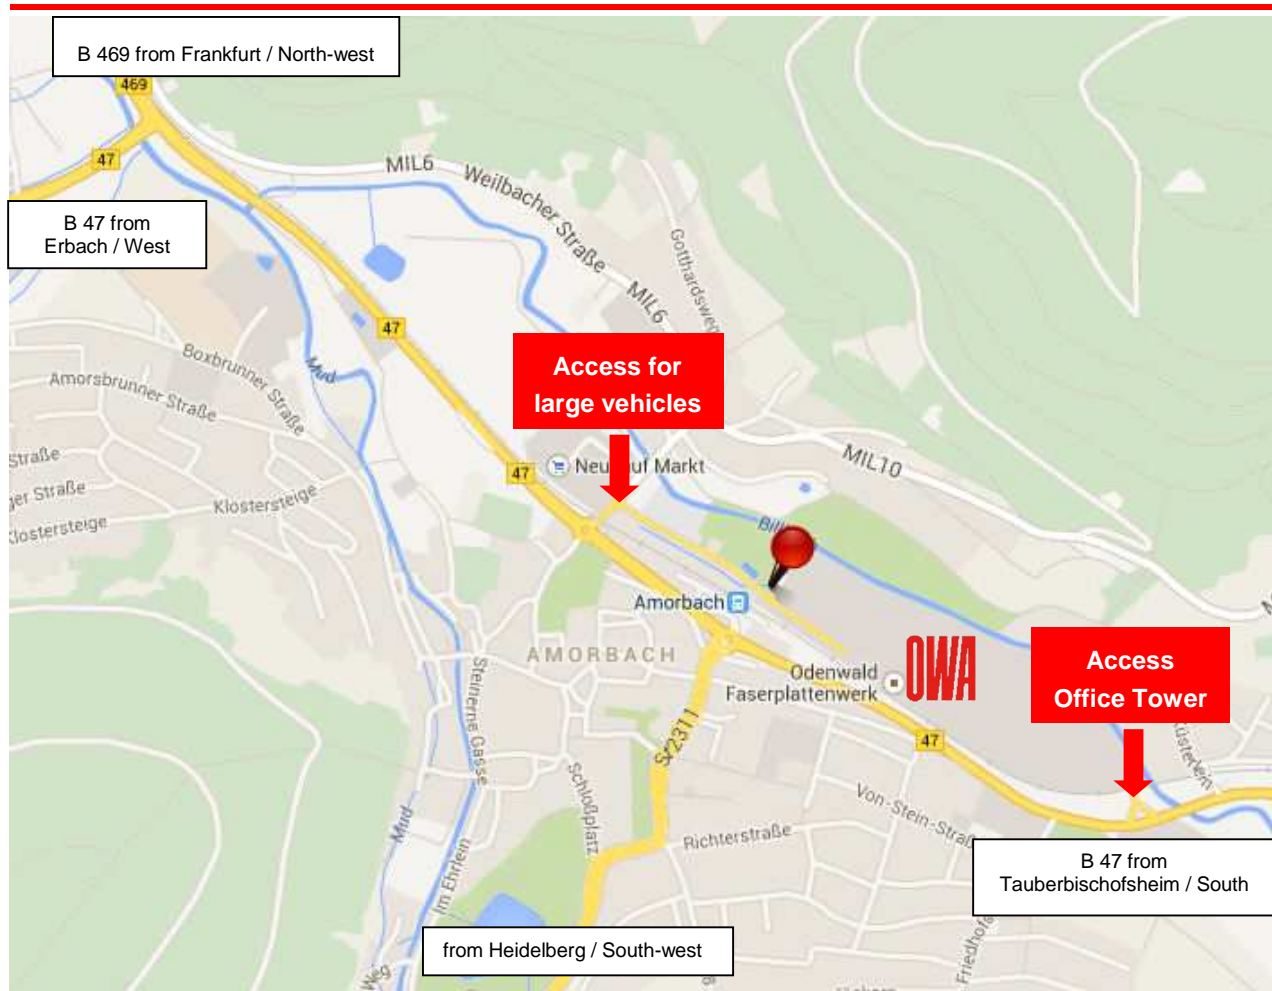

Anfahrtsplan

From the north-west (Düsseldorf, Cologne, Coblenz)
Cologne-Frankfurt motorway (A 3) as far as Frankfurter Kreuz (Frankfurt Cross), then motorway in the direction of Würzburg as far as the Stockstadt exit and from there by the B 459 in the direction of Miltenberg, shortly before Miltenberg, turn right to Amorbach.

From the south-east (Munich, Nuremberg, Würzburg)
Nuremberg-Frankfurt motorway (A 3) as far as the Dreieck (Triangle) Würzburg West and then by the Heilbronn-Stuttgart motorway (A 81) as far as the Tauberbischofsheim exit and

From the west (Saarbrücken)
Saarbrücken motorway (A 6) as far as the Viernheimer Dreieck (Triangle), from there in the direction of Mannheim as far as the Viernheim exit, then by the B 36, B 460 and B 45 to Erbach, and then turn right and proceed by the B 47 to Amorbach.
B 47 from Tauberbischofsheim/ South

Have a good journey, we look forward to your visit!

Important:
If your destination is the OWA Office Tower and you use a navigation system, then enter the following address:
Odenwaldstraße 3, 63916 Amorbach (address of the Shell petrol station opposite to the OWA gateway)